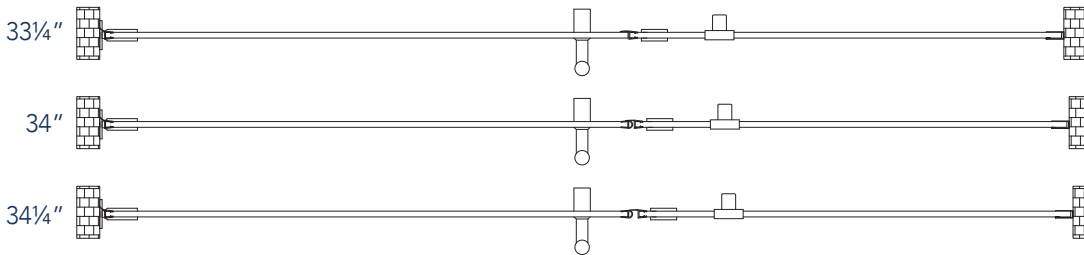

# Aston Belmore SDR 965-3428

**CH** CHROME HARDWARE

**SS** STAINLESS STEEL HARDWARE

**ORB** OIL RUBBED BRONZE HARDWARE

MODEL	WALL OPENING(A)	DOOR PANEL WIDTH(B)	FIXED PANEL WIDTH(C)	HEIGHT (D)	HANDLE HEIGHT(E)	ENTRY OPEN(F)
SDR965-3428-10	33 1/4" - 34 1/4"	27 5/8"	5 5/8"	72"	36 1/4"	25 5/8" - 26 5/8"