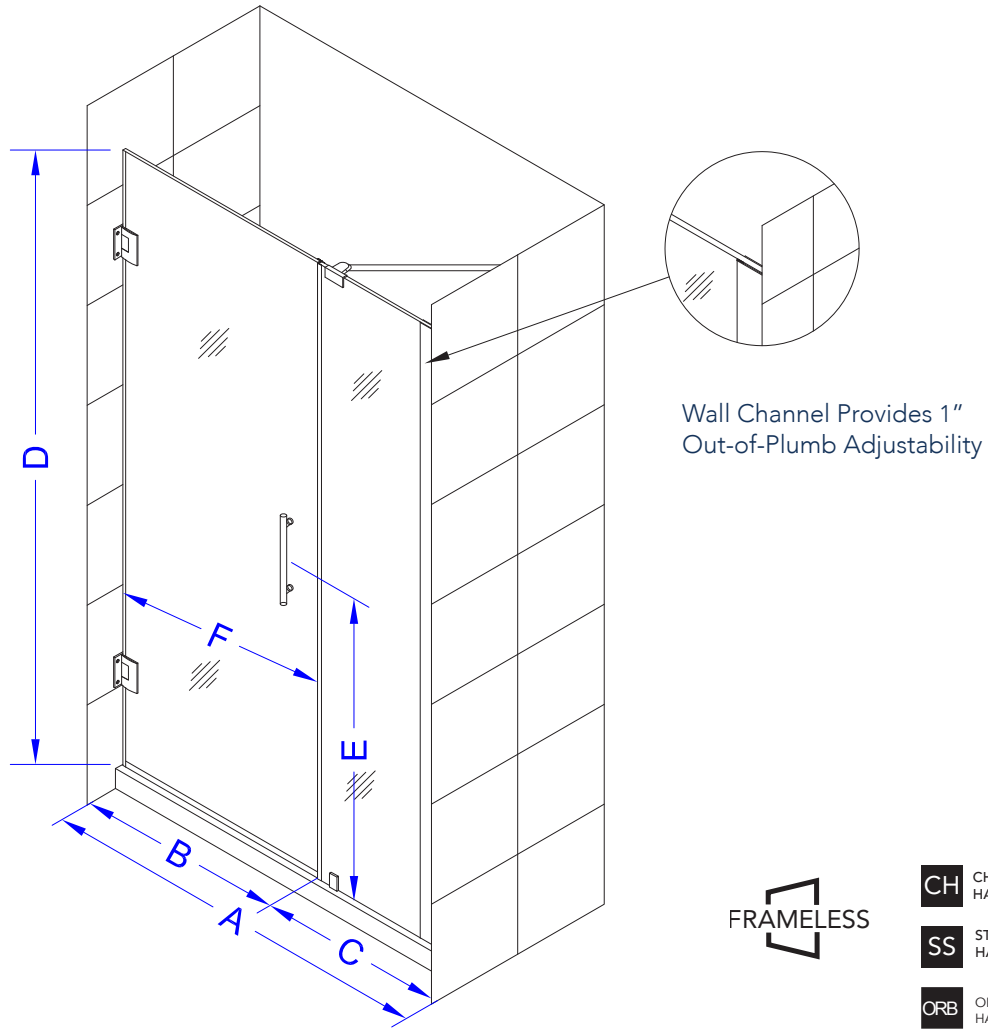

# Aston Belmore SDR 965-3428

**CH** CHROME HARDWARE

**SS** STAINLESS STEEL HARDWARE

**ORB** OIL RUBBED BRONZE HARDWARE

MODEL	WALL OPENING(A)	DOOR PANEL WIDTH(B)	FIXED PANEL WIDTH(C)	HEIGHT (D)	HANDLE HEIGHT(E)	ENTRY OPEN(F)
SDR965-3428-10	33 1/4" - 34 1/4"	27 5/8"	5 5/8"	72"	36 1/4"	25 5/8" - 26 5/8"

ASTON  
**STARCAST**  
FROM EnduroShield

POLISHED CHROME

STAINLESS STEEL

OIL RUBBED BRONZE

FROSTED GLASS

CLEAR GLASS