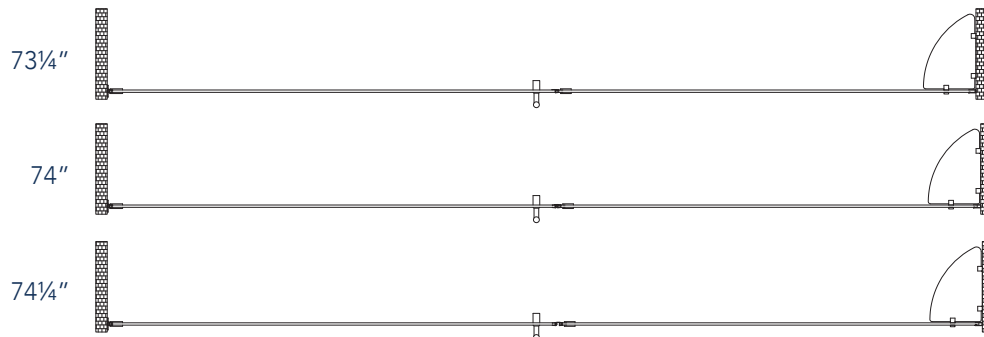

Aston BelmoreGS SDR 960-7438

CH CHROME HARDWARE

SS STAINLESS STEEL HARDWARE

ORB OIL RUBBED BRONZE HARDWARE

| MODEL | WALL OPENING(A) | DOOR PANEL WIDTH(B) | FIXED PANEL WIDTH(C) | HEIGHT (D) | HANDLE HEIGHT(E) | ENTRY OPEN(F) |
|----------------|-------------------|---------------------|----------------------|------------|------------------|-------------------|
| SDR960-7438-10 | 73 1/4" - 74 1/4" | 37 5/8" | 35 5/8" | 72" | 36 1/4" | 35 5/8" - 36 5/8" |