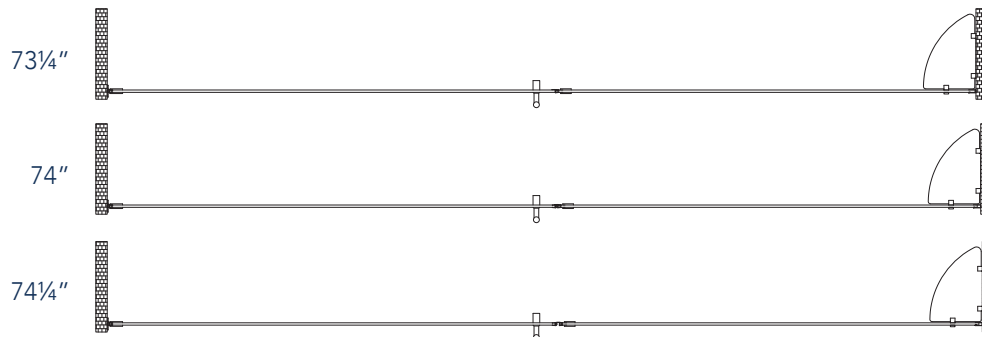

Aston BelmoreGS SDR 960-7436

CH CHROME HARDWARE

SS STAINLESS STEEL HARDWARE

ORB OIL RUBBED BRONZE HARDWARE

MODEL	WALL OPENING(A)	DOOR PANEL WIDTH(B)	FIXED PANEL WIDTH(C)	HEIGHT (D)	HANDLE HEIGHT(E)	ENTRY OPEN(F)
SDR960-7436-10	73 1/4" - 74 1/4"	35 5/8"	37 5/8"	72"	36 1/4"	33 5/8" - 34 5/8"