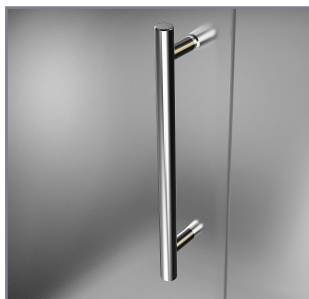

# Aston BelmoreGS SDR 960-7036

**CH** CHROME HARDWARE

**SS** STAINLESS STEEL HARDWARE

**ORB** OIL RUBBED BRONZE HARDWARE

MODEL	WALL OPENING(A)	DOOR PANEL WIDTH(B)	FIXED PANEL WIDTH(C)	HEIGHT (D)	HANDLE HEIGHT(E)	ENTRY OPEN(F)
SDR960-7036-10	69 1/4" - 70 1/4"	35 5/8"	33 5/8"	72"	36 1/4"	33 5/8" - 34 5/8"

ASTON **STARCAST**  
FROM EnduroShield

POLISHED CHROME

STAINLESS STEEL

OIL RUBBED BRONZE

FROSTED GLASS

CLEAR GLASS