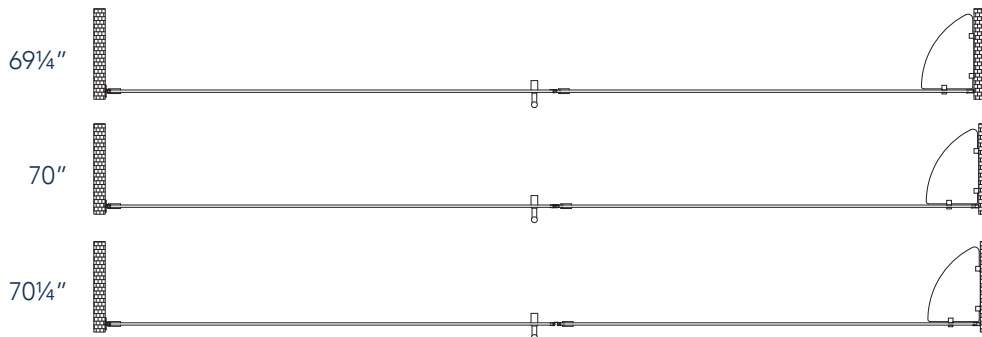

# Aston BelmoreGS SDR 960-7036

**CH** CHROME HARDWARE

**SS** STAINLESS STEEL HARDWARE

**ORB** OIL RUBBED BRONZE HARDWARE

MODEL	WALL OPENING(A)	DOOR PANEL WIDTH(B)	FIXED PANEL WIDTH(C)	HEIGHT (D)	HANDLE HEIGHT(E)	ENTRY OPEN(F)
SDR960-7036-10	69 1/4" - 70 1/4"	35 5/8"	33 5/8"	72"	36 1/4"	33 5/8" - 34 5/8"