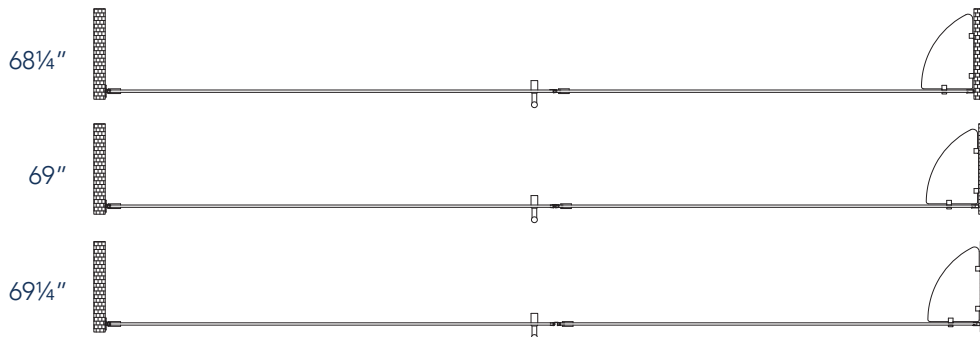

Aston BelmoreGS SDR 960-6933

CH CHROME HARDWARE

SS STAINLESS STEEL HARDWARE

ORB OIL RUBBED BRONZE HARDWARE

| MODEL | WALL OPENING(A) | DOOR PANEL WIDTH(B) | FIXED PANEL WIDTH(C) | HEIGHT (D) | HANDLE HEIGHT(E) | ENTRY OPEN(F) |
|----------------|-------------------|---------------------|----------------------|------------|------------------|-------------------|
| SDR960-6933-10 | 68 1/4" - 69 1/4" | 32 5/8" | 35 5/8" | 72" | 36 1/4" | 30 5/8" - 31 5/8" |