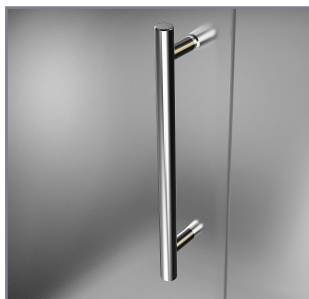

Aston BelmoreGS SDR 960-6933

CH CHROME HARDWARE

SS STAINLESS STEEL HARDWARE

ORB OIL RUBBED BRONZE HARDWARE

| MODEL | WALL OPENING(A) | DOOR PANEL WIDTH(B) | FIXED PANEL WIDTH(C) | HEIGHT (D) | HANDLE HEIGHT(E) | ENTRY OPEN(F) |
|----------------|-------------------|---------------------|----------------------|------------|------------------|-------------------|
| SDR960-6933-10 | 68 1/4" - 69 1/4" | 32 5/8" | 35 5/8" | 72" | 36 1/4" | 30 5/8" - 31 5/8" |

ASTON **STARCAST**
FROM EnduroShield

POLISHED CHROME

STAINLESS STEEL

OIL RUBBED BRONZE

FROSTED GLASS

CLEAR GLASS