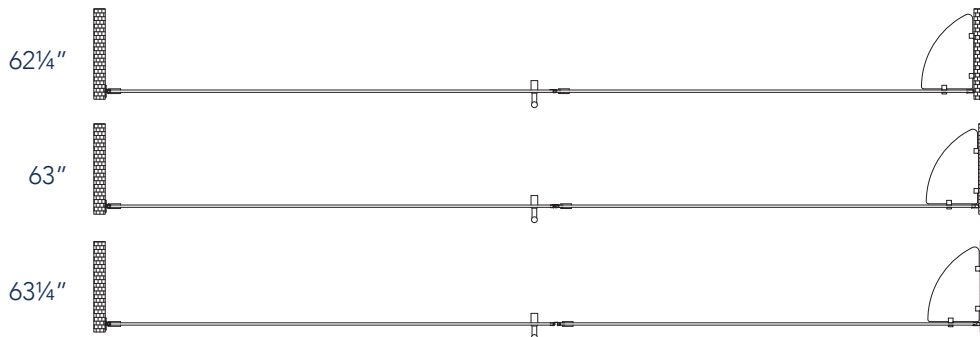

# Aston BelmoreGS SDR 960-6333

**CH** CHROME HARDWARE

**SS** STAINLESS STEEL HARDWARE

**ORB** OIL RUBBED BRONZE HARDWARE

MODEL	WALL OPENING(A)	DOOR PANEL WIDTH(B)	FIXED PANEL WIDTH(C)	HEIGHT (D)	HANDLE HEIGHT(E)	ENTRY OPEN(F)
SDR960-6333-10	62 1/4" - 63 1/4"	32 5/8"	29 5/8"	72"	36 1/4"	30 5/8" - 31 5/8"