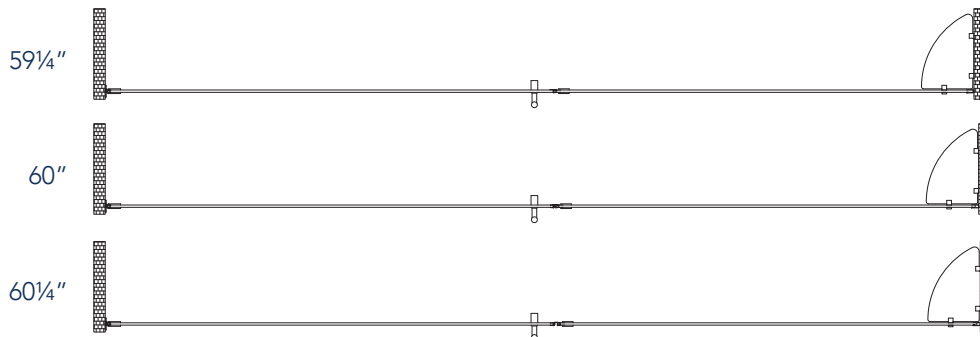

Aston BelmoreGS SDR 960-6038

CH CHROME HARDWARE

SS STAINLESS STEEL HARDWARE

ORB OIL RUBBED BRONZE HARDWARE

MODEL	WALL OPENING(A)	DOOR PANEL WIDTH(B)	FIXED PANEL WIDTH(C)	HEIGHT (D)	HANDLE HEIGHT(E)	ENTRY OPEN(F)
SDR960-6038-10	59 1/4" - 60 1/4"	37 5/8"	21 5/8"	72"	36 1/4"	35 5/8" - 36 5/8"