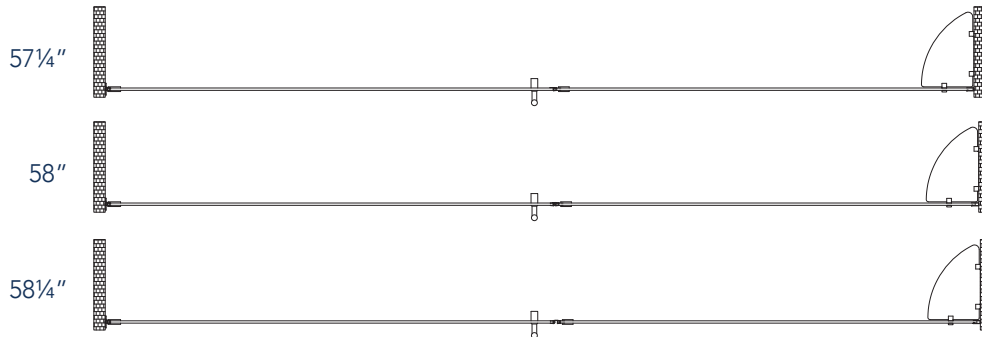

# Aston BelmoreGS SDR 960-5836

- CH** CHROME HARDWARE
- SS** STAINLESS STEEL HARDWARE
- ORB** OIL RUBBED BRONZE HARDWARE

MODEL	WALL OPENING(A)	DOOR PANEL WIDTH(B)	FIXED PANEL WIDTH(C)	HEIGHT (D)	HANDLE HEIGHT(E)	ENTRY OPEN(F)
SDR960-5836-10	57 1/4" - 58 1/4"	35 5/8"	21 5/8"	72"	36 1/4"	33 5/8" - 34 5/8"