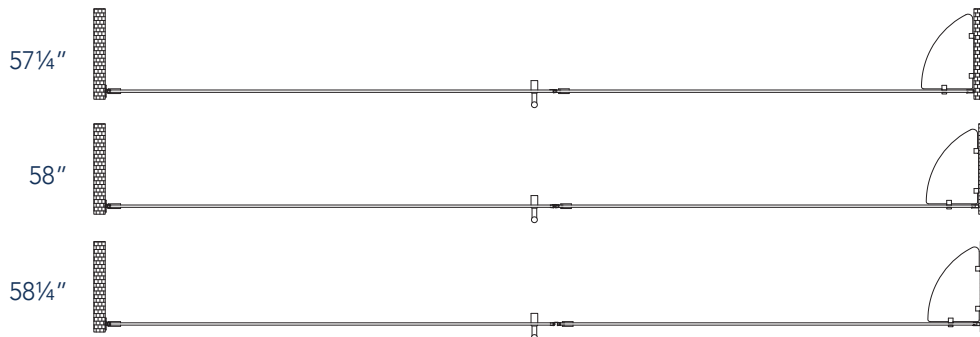

# Aston BelmoreGS SDR 960-5828

- CH** CHROME HARDWARE
- SS** STAINLESS STEEL HARDWARE
- ORB** OIL RUBBED BRONZE HARDWARE

MODEL	WALL OPENING(A)	DOOR PANEL WIDTH(B)	FIXED PANEL WIDTH(C)	HEIGHT (D)	HANDLE HEIGHT(E)	ENTRY OPEN(F)
SDR960-5828-10	57 1/4" - 58 1/4"	27 5/8"	29 5/8"	72"	36 1/4"	25 5/8" - 26 5/8"