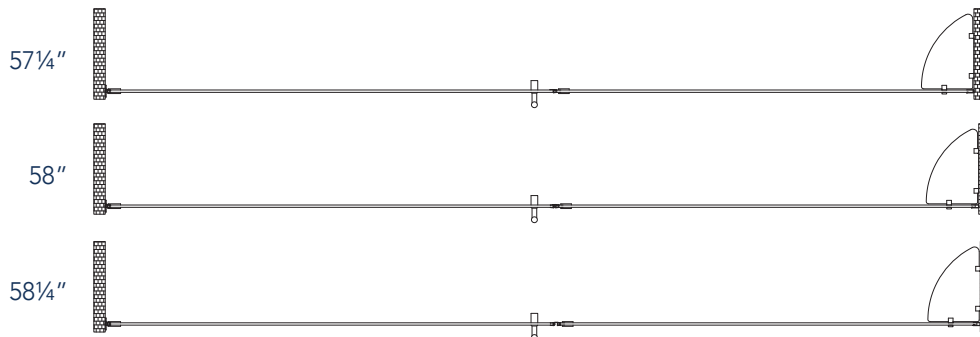

Aston BelmoreGS SDR 960-5822

CH CHROME HARDWARE

SS STAINLESS STEEL HARDWARE

ORB OIL RUBBED BRONZE HARDWARE

MODEL	WALL OPENING(A)	DOOR PANEL WIDTH(B)	FIXED PANEL WIDTH(C)	HEIGHT (D)	HANDLE HEIGHT(E)	ENTRY OPEN(F)
SDR960-5822-10	57 1/4" - 58 1/4"	21 5/8"	35 5/8"	72"	36 1/4"	19 5/8" - 20 5/8"