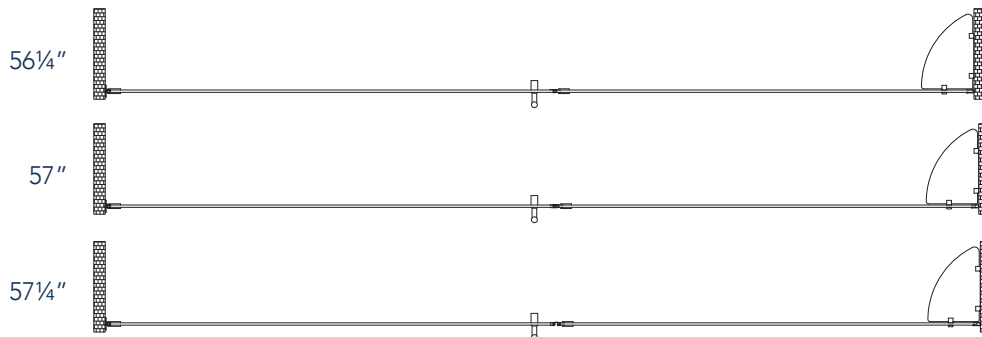

Aston BelmoreGS SDR 960-5735

CH CHROME HARDWARE

SS STAINLESS STEEL HARDWARE

ORB OIL RUBBED BRONZE HARDWARE

MODEL	WALL OPENING(A)	DOOR PANEL WIDTH(B)	FIXED PANEL WIDTH(C)	HEIGHT (D)	HANDLE HEIGHT(E)	ENTRY OPEN(F)
SDR960-5735-10	56 1/4" - 57 1/4"	34 5/8"	21 5/8"	72"	36 1/4"	32 5/8" - 33 5/8"