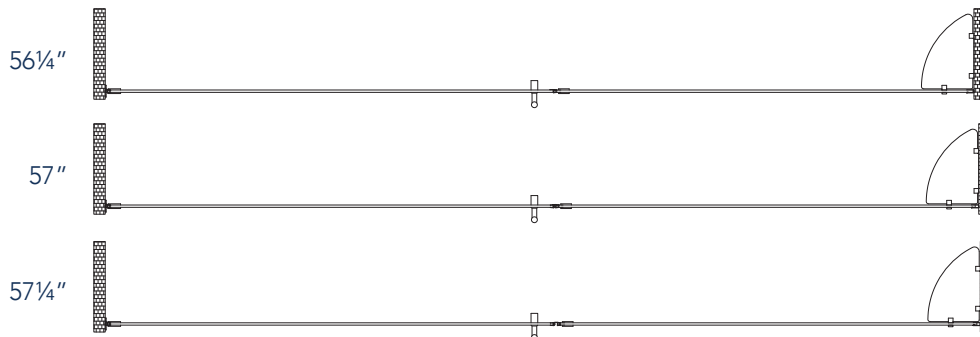

Aston BelmoreGS SDR 960-5727

CH CHROME HARDWARE

SS STAINLESS STEEL HARDWARE

ORB OIL RUBBED BRONZE HARDWARE

MODEL	WALL OPENING(A)	DOOR PANEL WIDTH(B)	FIXED PANEL WIDTH(C)	HEIGHT (D)	HANDLE HEIGHT(E)	ENTRY OPEN(F)
SDR960-5727-10	56 1/4" - 57 1/4"	26 5/8"	29 5/8"	72"	36 1/4"	24 5/8" - 25 5/8"