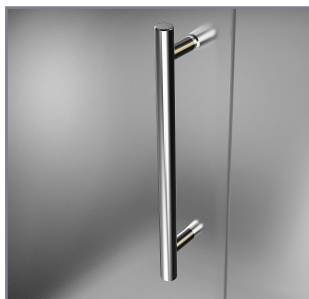

Aston BelmoreGS SDR 960-5624

CH CHROME HARDWARE

SS STAINLESS STEEL HARDWARE

ORB OIL RUBBED BRONZE HARDWARE

MODEL	WALL OPENING(A)	DOOR PANEL WIDTH(B)	FIXED PANEL WIDTH(C)	HEIGHT (D)	HANDLE HEIGHT(E)	ENTRY OPEN(F)
SDR960-5624-10	55 1/4" - 56 1/4"	23 5/8"	31 5/8"	72"	36 1/4"	21 5/8" - 22 5/8"

ASTON **STARCAST**
FROM EnduroShield

POLISHED CHROME

STAINLESS STEEL

OIL RUBBED BRONZE

FROSTED GLASS

CLEAR GLASS