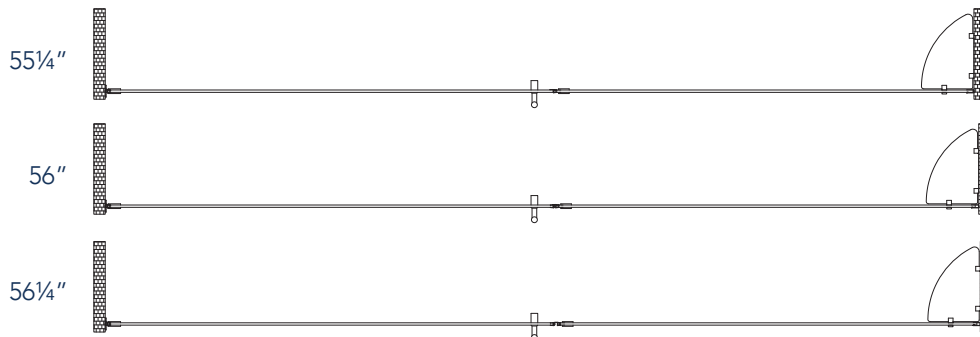

Aston BelmoreGS SDR 960-5624

CH CHROME HARDWARE

SS STAINLESS STEEL HARDWARE

ORB OIL RUBBED BRONZE HARDWARE

MODEL	WALL OPENING(A)	DOOR PANEL WIDTH(B)	FIXED PANEL WIDTH(C)	HEIGHT (D)	HANDLE HEIGHT(E)	ENTRY OPEN(F)
SDR960-5624-10	55 1/4" - 56 1/4"	23 5/8"	31 5/8"	72"	36 1/4"	21 5/8" - 22 5/8"