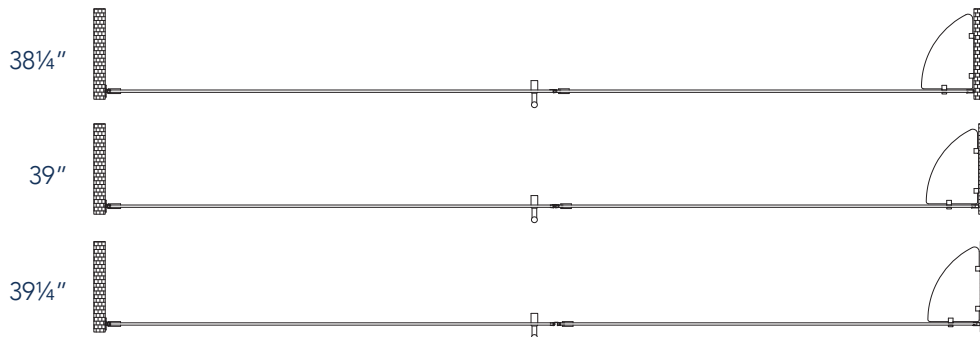

# Aston BelmoreGS SDR 960-3925

**CH** CHROME HARDWARE

**SS** STAINLESS STEEL HARDWARE

**ORB** OIL RUBBED BRONZE HARDWARE

MODEL	WALL OPENING(A)	DOOR PANEL WIDTH(B)	FIXED PANEL WIDTH(C)	HEIGHT (D)	HANDLE HEIGHT(E)	ENTRY OPEN(F)
SDR960-3925-10	38 1/4" - 39 1/4"	24 5/8"	13 5/8"	72"	36 1/4"	22 5/8" - 23 5/8"