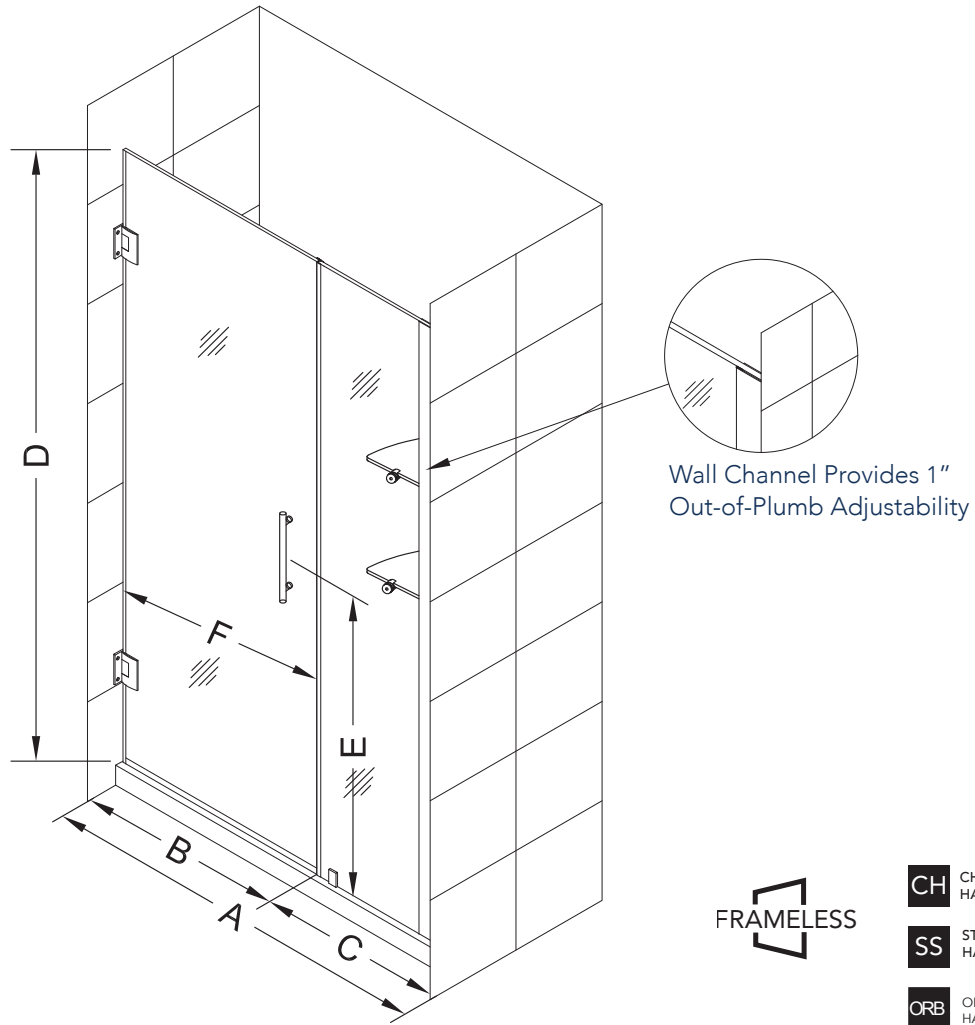

# Aston BelmoreGS SDR 960-3925

**CH** CHROME HARDWARE

**SS** STAINLESS STEEL HARDWARE

**ORB** OIL RUBBED BRONZE HARDWARE

MODEL	WALL OPENING(A)	DOOR PANEL WIDTH(B)	FIXED PANEL WIDTH(C)	HEIGHT (D)	HANDLE HEIGHT(E)	ENTRY OPEN(F)
SDR960-3925-10	38 1/4" - 39 1/4"	24 5/8"	13 5/8"	72"	36 1/4"	22 5/8" - 23 5/8"