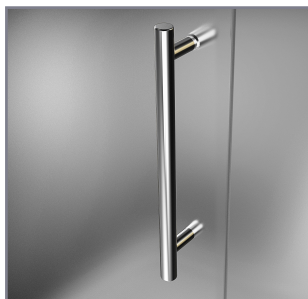

# Aston BelmoreGS SDR 960-3925

**CH** CHROME HARDWARE

**SS** STAINLESS STEEL HARDWARE

**ORB** OIL RUBBED BRONZE HARDWARE

MODEL	WALL OPENING(A)	DOOR PANEL WIDTH(B)	FIXED PANEL WIDTH(C)	HEIGHT (D)	HANDLE HEIGHT(E)	ENTRY OPEN(F)
SDR960-3925-10	38 1/4" - 39 1/4"	24 5/8"	13 5/8"	72"	36 1/4"	22 5/8" - 23 5/8"

ASTON **STARCAST**  
FROM EnduroShield

POLISHED CHROME

STAINLESS STEEL

OIL RUBBED BRONZE

FROSTED GLASS

CLEAR GLASS