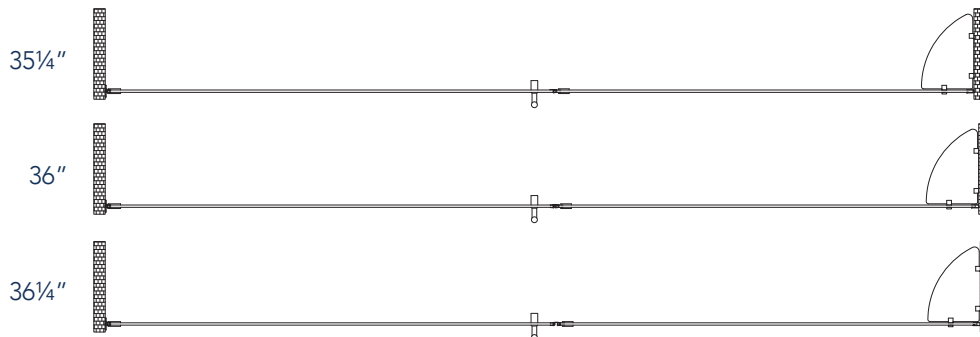

Aston BelmoreGS SDR 960-3622

CH CHROME HARDWARE

SS STAINLESS STEEL HARDWARE

ORB OIL RUBBED BRONZE HARDWARE

MODEL	WALL OPENING(A)	DOOR PANEL WIDTH(B)	FIXED PANEL WIDTH(C)	HEIGHT (D)	HANDLE HEIGHT(E)	ENTRY OPEN(F)
SDR960-3622-10	35 1/4" - 36 1/4"	21 5/8"	13 5/8"	72"	36 1/4"	19 5/8" - 20 5/8"