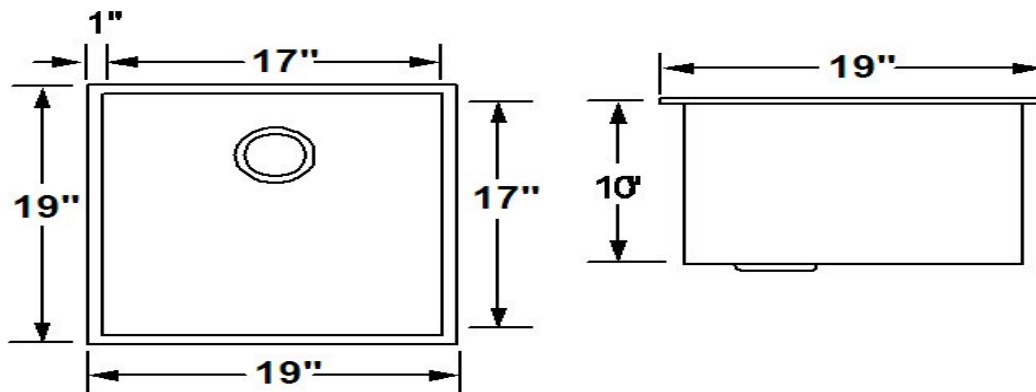

**FEATURED MODEL: CPUZ1919-D10**

**Features:**

- 16 Gauge, 304 series Stainless Steel
- 18/10 Nickel/Chrome content
- Deep Single Bowl under-mount sink with Zero-Radius Corners
- Long Lasting Tight Brush Finish

**Dimensions:**

**Interiors:** 17" x 17" x 10" D

**Overall:** 19" x 19" x 10" D

Artisan Chef Pro series sinks carry a Limited Lifetime Warranty

To review the full warranty information visit:

<http://artisansinks.com/images/pdfs/Sinks-Warranty.pdf>