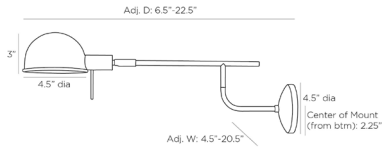

ARTERIOS

TEMPE SCONCE

DWC01
 H: 9 IN
 Antique Brass
 Contract Suitable As Is

The Tempe sconce makes a stylish bedside companion. With rounded, schoolhouse-inspired shapes, the reading light is constructed in steel with an antique brass finish and features a swing arm and a pivoting head for directional light. Damp-rated, although limited covered outdoor conditions may affect finish.

APPEARANCE

Material Steel
 Top Coat/Sealant true

DIMENSIONS

Center Of Mount From Btm 4.50
 2.25 IN
 Backplate Dia: 4.50 IN, D: 1 IN
 Mount Dia: 4.00 IN

WIRING

Rating UL,EU,SA
 Damp
 Certification Note PENDING REVIEW
 Cord 0.5 FT, Black/White, SVT
 Socket 1, Type B - E12
 Photographed Bulb 2" Clear Globe Bulb
 Maximum Watt 40
 Voltage 110-120 V

CERTIFICATIONS

Certifications Mexico
 United States, Canada

COMPLIANCY

UL/ETL Yes
 RoHS true

SHIPPING

Product Weight 2 LBS
 Gross Weight 1 2 LBS
 Shipping Box 1 H: 8.86 IN, L: 6.69 IN, W: 18.89 IN

CONTRACT

Contract Suitable true