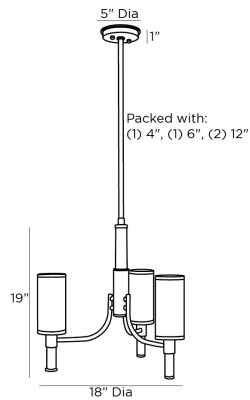

## PAULINO CHANDELIER

89497  
H: 24 IN, Dia: 18.00 IN  
Opal Glass, Gray Wash Wood  
Contract Suitable As Is

With distinctive good looks, the Paulino chandelier makes a handsome accessory in any small space. The three-light fixture is constructed with opal glass cylinder shades, banded with antique brass steel and accented with gray-washed wood finials. Wood also details the stem, uniting with the contrasting piping and a canopy in antique brass. Damp-rated, although limited covered outdoor areas may affect finish.

### DIMENSIONS

Chandelier H: 19 IN, Dia: 18.00 IN  
Minimum Hanging Height 24 IN  
Maximum Hanging Height 54 IN  
Canopy H: 1 IN, Dia: 5.00 IN

### WIRING

Rating UL,EU,SA  
Cord Damp  
Socket 10 FT, Black/White, SVT  
Maximum Watt 3, Type A - E26  
Voltage 60  
110-120 V