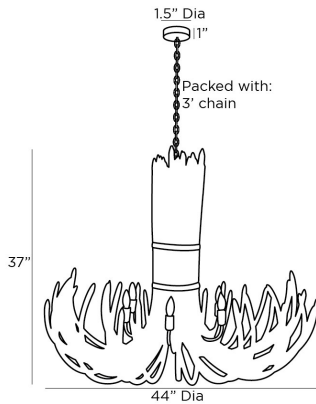

ARTERIOS

STARK CHANDELIER

85035

H: 43 IN, Dia: 44.00 IN

Gray Wash Rattan

Contract Suitable As Is

A classic empire chandelier silhouette meets unconventional materials in this statement piece. Striking a fine balance of ease and refined elegance, the Stark chandelier is constructed in gray-washed rattan with a canopy and chain in bronze iron. Finish will vary.

APPEARANCE

Material	Iron, Rattan
Finish	Bronze, Gray Wash
Finish Will Vary	true
Top Coat/Sealant	false

DIMENSIONS

Chandelier	H: 37 IN, Dia: 44.00 IN
Minimum Hanging Height	43 IN
Maximum Hanging Height	78 IN
Canopy	H: 1.5 IN, Dia: 6.00 IN

WIRING

Rating	UL,EU,SA
Certification Note	Indoor Only
Cord	10 FT, Clear/Silver, SVT
Socket	6, Type B - E12
Photographed Bulb	2" Clear Globe Bulb
Maximum Watt	40
Voltage	110-120 V

CERTIFICATIONS

Certifications	Mexico United States, Canada
----------------	---------------------------------

COMPLIANCY

UL/ETL	Yes
RoHS	true

SHIPPING

Product Weight	27.1 LBS
Gross Weight 1	35.1 LBS
Shipping Box 1	H: 47 IN, L: 47 IN, W: 37 IN

REPLACEMENT PARTS

Replacement Part 1	CHN-272
Replacement Part 1 Dim	3'
Replacement Part 2	CANOPY-602
Replacement Part 2 Dim	1" x 5" Bronze Canopy