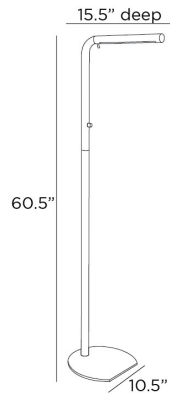

ARTERIOS

SADIE FLOOR LAMP

79849
H: 60.5 IN, W: 10.5 IN, D: 15.5 IN
English Bronze
Contract Suitable As Is

Our Sadie floor lamp makes a sleek illuminator for any space. The streamlined task-style lamp is created in rich English bronze steel with a white acrylic diffuser. The LED-integrated lamp is fitted with a pin detail, allowing it to swivel and direct light precisely where you need it.

APPEARANCE

Material Acrylic, Steel
Finish English Bronze, White
Top Coat/Sealant true

DIMENSIONS

Base H: 0.25 IN, W: 10.5 IN, D: 15.5 IN
Foot Print W: 10.5 IN, D: 15.5 IN

WIRING

3C,AE,AU,EU,SA,UK,UL
Rating Indoor Only
LED Color Temp 3000K
LED Lumens 1803
Certification Note PENDING REVIEW
Tilt Test 10 Degrees - AU
Cord 12 FT, Back of Lamp Base, Black Cloth, SPT-2
Socket 1, Black, Integrated LED
Switch Full Range Dimmer, On Body
Maximum Watt 12
Voltage 110-120 V
LED Lifespan 20,000

CERTIFICATIONS

Certifications Mexico
United States, Canada

COMPLIANCY

UL/ETL Yes
RoHS true

SHIPPING

Shipping Requirements TruckShip
Product Weight 10 LBS
Gross Weight 1 15 LBS
Shipping Box 1 H: 54.3 IN, L: 16.7 IN, W: 4.33 IN