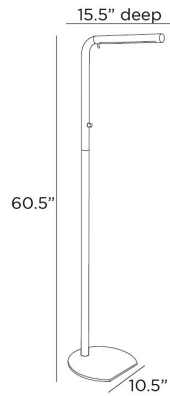

## SADIE FLOOR LAMP

79848  
H: 60.5 IN, W: 10.5 IN, D: 15.5 IN  
Antique Brass  
Contract Suitable As Is

Our Sadie floor lamp makes a sleek illuminator for any space. The streamlined task-style lamp is created in antique-brass steel with a white acrylic diffuser. The LED-integrated lamp is fitted with a pin detail, allowing it to swivel and direct light precisely where you need it.

### DIMENSIONS

Base H: 0.25 IN, W: 10.5 IN, D: 10 IN  
Foot Print W: 10.5 IN, D: 10 IN