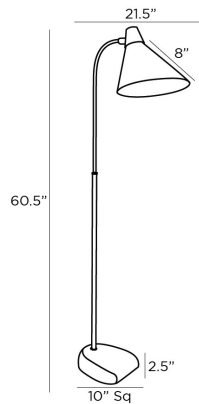

## SWEENEY FLOOR LAMP

79847  
H: 60.5 IN, W: 12 IN, D: 21.5 IN  
Natural Rattan, Bronze  
Contract Suitable As Is

The task-style Sweeney floor lamp introduces a welcome touch of imagination into a space. Natural rattan wraps the arm vertically, meeting with bronze steel, which forms the neck of the lamp. For even more interest, the lamp's topped with a tapered white linen shade. The lamp sits on a disc base made of cast resin in a white faux-marble finish. Finishes will vary.

### DIMENSIONS

Shade	Side: 8 IN
Base	H: 2.5 IN, W: 10 IN, D: 10 IN
Foot Print	W: 10 IN, D: 10 IN

### WIRING

	3C,AE,AU,EU,SA,UK,UL
Rating	Indoor Only
Tilt Test	10 Degrees - AU
Cord	12 FT, Back of Lamp Base, Black Cloth, SPT-2
Socket	1, Black, Type A - E26
Switch	On Line, On/Off Foot Switch
Maximum Watt	100
Voltage	110-120 V

### SHIPPING

Product Weight	16 LBS
Gross Weight 1	21 LBS
Shipping Box 1	H: 14.38 IN, L: 13.75 IN, W: 65 IN