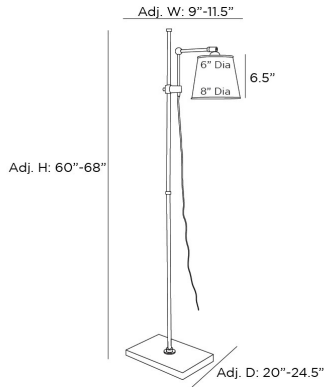

## WATSON FLOOR LAMP

79846

Taupe, Antique Brass  
Contract Suitable As Is

In a handsome mix of materials, the Watson floor lamp embraces a modern sensibility. An adjustable shade in taupe steel is attached to a steel rod finished in antique brass and supported by a white marble base. The lamp is designed with an intentionally exposed taupe cloth cord that can be artfully wrapped around the rod or left to simply hang straight. Marble will vary.

### DIMENSIONS

Shade	Top: 6.00 IN, Dia: 8.00 IN, Side: 6.5 IN
Base	H: 1.5 IN, W: 9 IN, D: 14 IN
Foot Print	W: 9 IN, D: 14 IN

### WIRING

	3C,AE,AU,EU,SA,UK,UL
Rating	Indoor Only
Certification Note	
Tilt Test	10 Degrees - AU
Cord	12 FT, Exits Neck, SPT-2, Taupe Fabric
Socket	1, Type A - E26, White
Switch	On Line, On/Off Foot Switch
Maximum Watt	60
Voltage	110-120 V

### SHIPPING

Product Weight	20.5 LBS
Gross Weight 1	25.5 LBS
Shipping Box 1	H: 24 IN, L: 13 IN, W: 12.8 IN