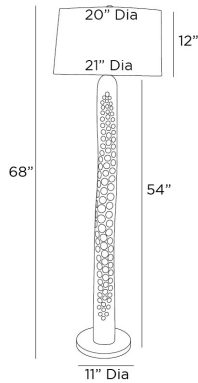

A R T E R I O R S

SERRANO FLOOR LAMP

76033-317
 H: 68 IN, Dia: 21.00 IN
 Umber Wood
 Contract Suitable As Is

Recalling Aboriginal carved-wood rain sticks, the Serrano lamp bestows a found-object sensibility to a room. The artisan accent piece, in umber wood, rests on a matching wood base and is finished with an off-white linen drum shade lined in off-white cotton. Finish will vary.

APPEARANCE

Material Cotton, Linen, Steel, Wood
 Finish Antique Brass, Off-White, Umber
 Finish Will Vary true
 Top Coat/Sealant true
 Finial Description Wood Cylinder
 Finial Dimension 2" x 1"

DIMENSIONS

Shade Top: 20.00 IN, Dia: 21.00 IN, Side: 12 IN
 Body H: 54 IN, Dia: 4.00 IN
 Base H: 1 IN, Dia: 11.00 IN
 Neck H: 1 IN, Dia: 1.00 IN
 Foot Print Dia: 11.00 IN
 Harp 10" Brass IN

WIRING

Rating 3C,AE,AU,EU,SA,UK,UL
 Indoor Only
 Tilt Test 10 Degrees - AU
 Cord 12 FT, Back of Lamp Base, Clear/Silver, SPT-2
 Socket 1, Brass, Type A - E26
 Switch 3-Way Rotary, At Socket
 Maximum Watt 150
 Voltage 110-120 V

CERTIFICATIONS

Certifications Mexico
 Australia, United Arab Emirates,
 United Kingdom, United States,
 Canada

COMPLIANCY

UL/ETL Yes
 CB Yes
 RoHS true

SHIPPING

Product Weight 23 LBS
 Gross Weight 1 41.9 LBS
 Gross Weight 2 5 LBS
 Shipping Box 1 H: 14 IN, L: 17 IN, W: 70.2 IN
 Shipping Box 2 H: 13 IN, L: 22 IN, W: 22 IN