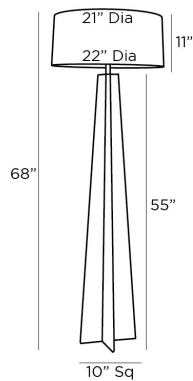

## PALISADES FLOOR LAMP

76031-703  
 H: 67 IN, Dia: 22.00 IN  
 White Gesso  
 Contract Suitable As Is

The tapered Palisades floor lamp, created in white gesso over iron, finds its inspiration from a folded paper airplane. Ideal in modern and traditional interiors alike, the angular table lamp features a matching white gesso finial and is topped with an off-white microfiber shade lined in white cotton. Finish will vary.

### APPEARANCE

Material	Cotton, Iron, Microfiber
Finish	Off-White, White, White Gesso
Finish Will Vary	true
Top Coat/Sealant	true
Finial Description	Plaster Cylinder
Finial Dimension	2" x 1"

### DIMENSIONS

Shade	Top: 21.00 IN, Dia: 22.00 IN, Side: 10 IN
Body	H: 64 IN, W: 11 IN, D: 11 IN
Neck	H: 2 IN, Dia: 1.00 IN
Foot Print	W: 11 IN, D: 11 IN
Harp	8.5" Nickel IN

### SHIPPING

Product Weight	30 LBS
Gross Weight 1	39 LBS
Gross Weight 2	5 LBS
Shipping Box 1	H: 61.42 IN, L: 16.54 IN, W: 12.6 IN
Shipping Box 2	H: 11 IN, L: 23 IN, W: 23 IN