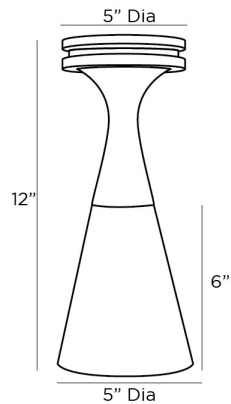

ARTERIO RS

SHAUNA FLUSH MOUNT

49295
H: 12 IN, Dia: 5.00 IN
Antique Brass, Matte Swirl Glass
Contract Suitable As Is

Inspired by the trumpeted silhouette of a champagne flute, the Shauna Flush Mount bestows a feminine elegance to a space. The small-scale fixture, created with a matte swirl glass shade and an antique brass steel mount, is an ideal decorative element in hallways or as a replacement for can lights. Finish will vary. Damp-rated, although limited covered outdoor areas may affect finish.

APPEARANCE

Material	Glass, Steel
Material Type	Matte
Finish	Antique Brass, Swirl
Finish Will Vary	true
Top Coat/Sealant	true

DIMENSIONS

Body	H: 6 IN
Canopy	H: 1 IN, Dia: 5.00 IN

WIRING

	UL,EU,SA
Rating	Damp
Cord	0.5 FT, Black/White, SVT
Socket	1, Type B - E12
Maximum Watt	60
Voltage	110-120 V

COMPLIANCY

UL/ETL	Yes
CB	Yes
RoHS	true

SHIPPING

Product Weight	2 LBS
Gross Weight 1	7 LBS
Shipping Box 1	H: 7.28 IN, L: 7.28 IN, W: 14.17 IN

REPLACEMENT PARTS

Replacement Part 1	49295GLS
--------------------	----------