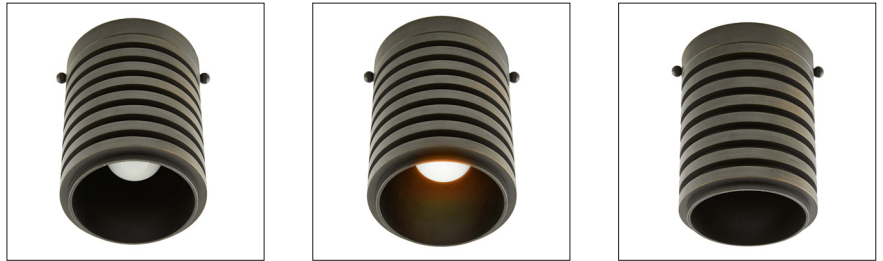

ARTERIO RS

RUDY FLUSH MOUNT

49171
H: 6 IN, Dia: 4.50 IN
English Bronze
Contract Suitable As Is

Formed with a machined look, as if turned on a lathe, the Rudy Flush Mount is finished in English bronze steel. The small-scale fixture is perfect as a hallway application or as a decorative swap for can lights. Damp-rated, although limited covered outdoor areas may affect finish.

APPEARANCE

Material	Steel
Finish	English Bronze
Top Coat/Sealant	true

WIRING

	UL,EU,SA
Rating	Damp
Cord	0.5 FT, Clear/Silver, SVT
Socket	1, Type B - E12
Photographed Bulb	2" Frosted Globe Bulb
Maximum Watt	60
Voltage	110-120 V