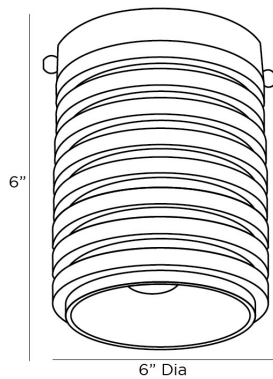

ARTERIO RS

RUDY FLUSH MOUNT

49171
H: 6 IN, Dia: 4.50 IN
English Bronze
Contract Suitable As Is

Formed with a machined look, as if turned on a lathe, the Rudy Flush Mount is finished in English bronze steel. The small-scale fixture is perfect as a hallway application or as a decorative swap for can lights. Damp-rated, although limited covered outdoor areas may affect finish.

APPEARANCE

Material	Steel
Finish	English Bronze
Top Coat/Sealant	true

WIRING

	UL,EU,SA
Rating	Damp
Cord	0.5 FT, Clear/Silver, SVT
Socket	1, Type B - E12
Photographed Bulb	2" Frosted Globe Bulb
Maximum Watt	60
Voltage	110-120 V

COMPLIANCY

UL/ETL	Yes
CB	Yes
RoHS	true

SHIPPING

Product Weight	2.5 LBS
Gross Weight 1	7.5 LBS
Shipping Box 1	H: 8.66 IN, L: 6.89 IN, W: 7.09 IN

CONTRACT

Contract Suitable	true
-------------------	------