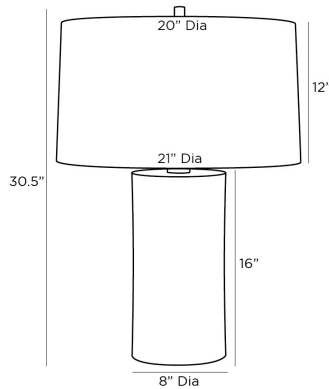

ARTERIOS

SAMOA LAMP

44799-976
 H: 30.5 IN, Dia: 21.00 IN
 Antique Brass Cast Aluminum
 Contract Suitable As Is

The Samoa presents a fiercely stylish way to illuminate a space. Cast antique brass aluminum is engraved with a stylized animal print. The textural lamp features a matching cylinder metal finial and is topped with off-white silk drum shade lined in off-white cotton. Finish will vary.

APPEARANCE

Material	Aluminum, Cotton, Silk
Material Type	Cast
Finish	Antique Brass, Off-White
Finish Will Vary	true
Top Coat/Sealant	true
Finial Description	Matching Brass Clad Cylinder
Finial Dimension	2" x 1"

DIMENSIONS

Shade	Top: 20.00 IN, Dia: 21.00 IN, Side: 12 IN
Body	H: 16 IN, Dia: 8.00 IN
Neck	H: 2 IN, Dia: 2.00 IN
Foot Print	Dia: 8.00 IN
Harp	10" Brass IN

WIRING

	3C,AE,AU,EU,SA,UK,UL
Rating	Indoor Only
Tilt Test	10 Degrees - AU
Cord	10 FT, Back of Lamp Base, Clear/Silver, SPT-2
Socket	1, Black, Type A - E26
Switch	3-Way Rotary, At Socket
Maximum Watt	150
Voltage	110-120 V

CERTIFICATIONS

Certifications	Mexico Australia, United States, Canada
----------------	--

COMPLIANCY

UL/ETL	Yes
RoHS	false

SHIPPING

Shipping Requirements	Prop65
Product Weight	12.5 LBS
Gross Weight 1	13 LBS
Gross Weight 2	5 LBS
Shipping Box 1	H: 24.25 IN, L: 12.5 IN, W: 26.75 IN
Shipping Box 2	H: 13 IN, L: 22 IN, W: 22 IN