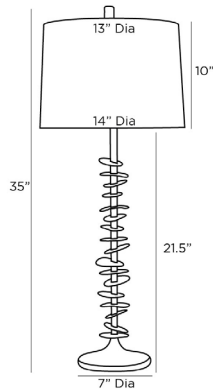

ARTERIOS

PENNY LAMP

44798-246
H: 35 IN, Dia: 14.00 IN
White Gesso
Contract Suitable As Is

This high-concept beauty, scaled as a perfect buffet accent, is reminiscent of the tropical eucalyptus plant. Stacked plaster discs in white gesso over iron create a delicate and graceful, spiraled construction. The lamp is topped with a matching gesso cylinder finial and a tapered shade in off-white linen lined in off-white cotton. Finish will vary.

APPEARANCE

Material	Cotton, Iron, Linen
Finish	Off-White, White Gesso
Finish Will Vary	true
Top Coat/Sealant	true
Finial Description	Plaster Cylinder
Finial Dimension	2" x 1"

DIMENSIONS

Shade	Top: 13.00 IN, Dia: 14.00 IN, Side: 10 IN
Body	H: 21.5 IN
Base	H: 1 IN, Dia: 7.00 IN
Foot Print	Dia: 7.00 IN
Harp	9" Brass IN

WIRING

	3C,AE,AU,EU,SA,UK,UL
Rating	Indoor Only
Tilt Test	10 Degrees - AU
Cord	10 FT, Back of Lamp Base, Clear/Silver, SPT-2
Socket	1, Black, Type A - E26
Switch	3-Way Rotary, At Socket
Maximum Watt	150
Voltage	110-120 V

ADDITIONAL INFO

Shade Shape	Round
Shade Trim	Rolled Edges
Shade Type	Hardback

REPLACEMENT PARTS

Replacement Part 1	44798FIN
Replacement Part 1 Dim	2" x 1"

CONTRACT

Contract Suitable	true
-------------------	------