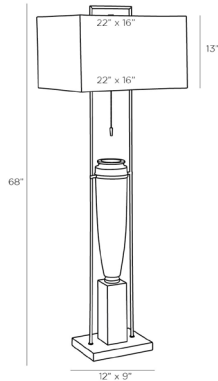

ARTERIOS

FOUNDRY FLOOR LAMP

RAY BOOTH

DB79006-450

H: 68 IN, W: 22 IN, D: 16 IN

Charcoal Ricestone, Bronze, Brown Wood, Crystal

Contract Suitable As Is

The Urn Floor Lamp features the beautiful form of an antique urn in a charcoal ricestone composite, coupled with a bronze steel mount that elegantly pins it in place. A square shade in bone linen sits atop, contrasting the crisp clear crystal and bronze steel base. The combination provides both a pleasurable aesthetic of form and function to the stately floor lamp. Ricestone will vary.

APPEARANCE

Material	Bone Crystal, Linen, Ricestone, Steel, Wood
Material Type	Composite
Finish	Bronze, Brown, Charcoal, Clear
Finish Will Vary	true
Top Coat/Sealant	true

DIMENSIONS

Shade	4 Top: 16 IN, Top: 22 IN, D: 16 IN, W: 22 IN, Side: 13 IN
Base	H: 1.5 IN, W: 12 IN, D: 9 IN
Foot Print	W: 12 IN, D: 9 IN

WIRING

Rating	3C,AE,AU,EU,SA,UK,UL
Tilt Test	Indoor Only
Cord	8 Degrees - UL 12 FT, Back of Lamp Base, Black Cloth, SPT-2
Socket	2, Bronze, Type A - E26
Switch	At Socket, On/Off Pull Chain
Maximum Watt	60
Voltage	110-120 V