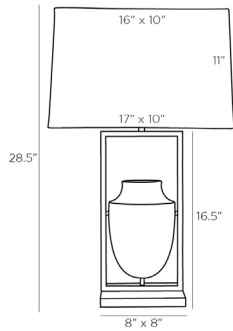

ARTERIOS

FOUNDRY LAMP

RAY BOOTH

DB49022-308

H: 28.5 IN, W: 17 IN, D: 10 IN

Charcoal Ricestone, Bronze, Brown
Wood, Crystal

Contract Suitable As Is

The Urn Table Lamp features the beautiful form of an antique urn in a charcoal ricestone composite, coupled with a bronze steel mount that elegantly pins it in place. A square shade in bone linen sits atop, contrasting the brown walnut wood base. The combination provides both a pleasurable aesthetic of form and function to the stately table lamp. Ricestone will vary.

APPEARANCE

Material	Off-White Cotton, Linen, Ricestone, Steel, Walnut Wood
Material Type	Composite
Finish	Bone, Bronze, Brown, Charcoal
Finish Will Vary	true
Top Coat/Sealant	true
Finial Description	Matching metal
Finial Dimension	1" x 1"

DIMENSIONS

Shade	Top: 10 IN, Top: 16 IN, D: 10 IN, W: 17 IN, Side: 11 IN
Body	H: 16.5 IN, W: 8 IN, D: 6.5 IN
Base	H: 1 IN, W: 8 IN, D: 8 IN
Neck	H: 2 IN, Dia: 0.50 IN
Foot Print	W: 8 IN, D: 8 IN
Harp	IN

WIRING

	3C,AE,AU,EU,SA,UK,UL
Rating	Indoor Only
Tilt Test	10 Degrees - AU
Cord	10 FT, Back of Lamp Base, Black Cloth, SPT-2
Socket	1, Bronze, Type A - E26
Switch	3-Way Rotary, At Socket
Maximum Watt	150
Voltage	110-120 V