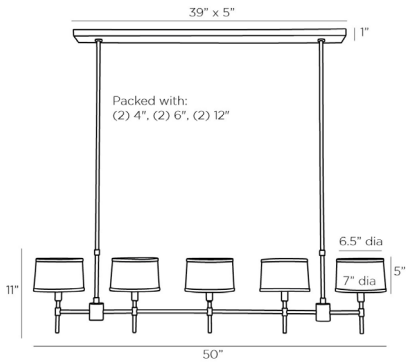

## LUCIANO LINEAR CHANDELIER

89022

H: 16 IN, W: 50 IN, D: 7 IN

Antique Brass

Contract Suitable As Is

Harnessing traditional elements, the Luciano is a modern classic. An antique brass steel linear frame presents five lights, each topped with a white linen shade with a matching antique brass band that trims the tops and bottoms of each shade. Additional pipe available (PIPE-485). Damp-rated, although limited covered outdoor areas may affect finish.

### DIMENSIONS

Shade Top: 6.50 IN, Dia: 7.00 IN, Side: 5 IN  
 Chandelier H: 11 IN, W: 50 IN, D: 7 IN  
 Minimum Hanging Height 16 IN  
 Maximum Hanging Height 38 IN  
 Canopy H: 1 IN, W: 18 IN, D: 5 IN