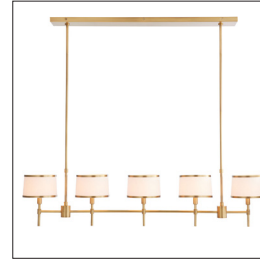

## LUCIANO LINEAR CHANDELIER

89022

H: 16 IN, W: 50 IN, D: 7 IN

Antique Brass

Contract Suitable As Is

Harnessing traditional elements, the Luciano is a modern classic. An antique brass steel linear frame presents five lights, each topped with a white linen shade with a matching antique brass band that trims the tops and bottoms of each shade. Additional pipe available (PIPE-485). Damp-rated, although limited covered outdoor areas may affect finish.

### APPEARANCE

Material Linen, Steel  
 Finish Antique Brass, White  
 Top Coat/Sealant true

### DIMENSIONS

Shade Top: 6.50 IN, Dia: 7.00 IN, Side: 5 IN  
 Chandelier H: 11 IN, W: 50 IN, D: 7 IN  
 Minimum Hanging Height 16 IN  
 Maximum Hanging Height 38 IN  
 Canopy H: 1 IN, W: 18 IN, D: 5 IN