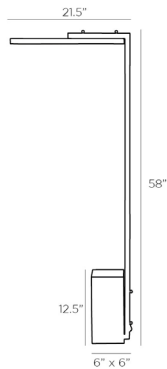

ARTERIOS

LAWDEN FLOOR LAMP

79020
H: 58 IN, W: 21.5 IN, D: 6 IN
Antique Brass, White Marble
Contract Suitable As Is

Ultimately modern in form, the Lawden is defined by clean lines and a robust marble base. A sleek and slender antique brass frame is beautifully contrasted with an oversized, cubed white marble that gives presence to its architecturally simple silhouette. Integrated LED lighting is neatly concealed in the frame. Complete with a taupe cloth cord.

APPEARANCE

Material	Marble, Steel
Finish	Antique Brass, White
Finish Will Vary	true
Top Coat/Sealant	true

DIMENSIONS

Base	H: 12.5 IN, W: 6 IN, D: 6 IN
Foot Print	W: 6 IN, D: 6 IN

WIRING

	3C,AE,AU,EU,SA,UK,UL
Rating	Indoor Only
LED Color Temp	3000K
LED Lumens	700
Certification Note	
Tilt Test	10 Degrees - AU
Cord	12 FT, Back of Lamp Base, SPT-2, Taupe Fabric
Socket	1, Integrated LED, White
Switch	Full Range Dimmer, On Line
Maximum Watt	12
Voltage	110-120 V
LED Lifespan	30,000

CERTIFICATIONS

	Mexico
Certifications	United States, Canada

COMPLIANCY

UL/ETL	Yes
RoHS	true

SHIPPING

Shipping Requirements	TruckShip
Product Weight	50 LBS
Gross Weight 1	65 LBS
Shipping Box 1	H: 23.46 IN, L: 60.96 IN, W: 15 IN