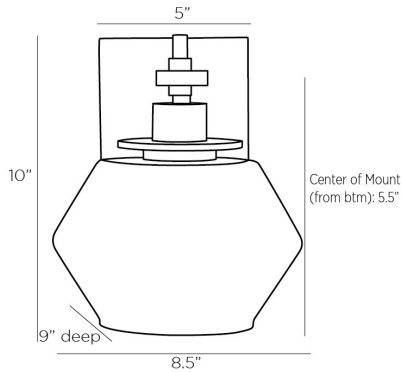

ARTERIOS

HOLM SCONCE

JAY JEFFERS

DJ49007

H: 10 IN, W: 8.5 IN, D: 9 IN
Pewter, Blue Smoke Glass
Contract Suitable As Is

The sconce houses 2 separate layers of glass; the clear ribbed interior glass mixed with the blue smoke outer glass create beautiful diffused light. The ribbed pewter backplate adds a bit of extra style to this fixture, perfect for a bathroom or above bedside tables. Damp-rated, although limited covered outdoor areas may affect finish.

APPEARANCE

Material	Glass, Steel
Material Type	Ribbed
Finish	Blue Smoke, Clear, Pewter
Top Coat/Sealant	true

DIMENSIONS

Center Of Mount From Btm	5.5 IN
Backplate	H: 8 IN, W: 5 IN, D: 1 IN

WIRING

	UL,EU,SA
Rating	Damp
Cord	1 FT, Black/White, SVT
Socket	1, Type A - E26
Photographed Bulb	2" Clear Globe Bulb
Maximum Watt	60
Voltage	110-120 V

CERTIFICATIONS

Certifications	Mexico Australia, European Union, United Arab Emirates, United States, Canada
----------------	--

COMPLIANCY

UL/ETL	Yes
CB	Yes
RoHS	true

SHIPPING

Product Weight	7.5 LBS
Gross Weight 1	9 LBS
Shipping Box 1	H: 14.75 IN, L: 11 IN, W: 11 IN
Shipping Box 3	H: 0