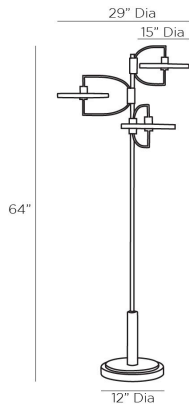

ARTERIOS

MOSHI FLOOR LAMP

79836
 H: 64 IN, Dia: 29.00 IN
 Bronze, White Alabaster
 Contract Suitable As Is

Combining the mastery of material and engineering, the Moshi is a functional work of art. The futuristic silhouette features bronze steel with white alabaster accents and matching alabaster LED discs that extend from the frame. The LED illumination creates an ambient glow and creates the illusion that the discs are floating. Finish will vary.

APPEARANCE

Material Alabaster, Steel
 Finish Bronze, White
 Finish Will Vary true
 Top Coat/Sealant true

DIMENSIONS

Foot Print Dia: 12.00 IN

WIRING

3C,AE,AU,EU,SA,UK,UL
 Rating Indoor Only
 LED Color Temp 3000K
 LED Lumens 990
 Certification Note
 Tilt Test 8 Degrees - UL
 Cord 12 FT, Back of Lamp Base, SPT-2, Taupe Fabric
 Socket 3, Integrated LED, White
 Switch Full Range Dimmer, On Line
 Maximum Watt 13
 Voltage 110-120 V
 LED Lifespan 20,000

CERTIFICATIONS

Certifications Mexico
 United States, Canada

COMPLIANCY

UL/ETL Yes
 RoHS true

SHIPPING

Product Weight 41 LBS
 Gross Weight 1 52.25 LBS
 Shipping Box 1 H: 19.7 IN, L: 54.1 IN, W: 21.9 IN
 Shipping Box 3 H: 0