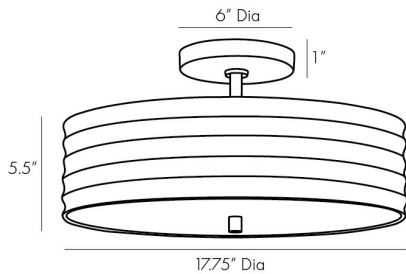

ARTERIOS

ANNA SEMI-FLUSH MOUNT

44764
H: 9.5 IN, Dia: 17.75 IN
Antique Brass
Contract Suitable As Is

Taking a design tip from the Arteriors archives, this semi-flush mount echoes Hollywood Regency style with its classic form and antique brass finish. The antique brass iron frame features a ribbed relief, adding a textured quality to a space. Hang in pairs for an added dose of glam. Finish will vary. Damp rated, though limited covered outdoor conditions may affect finish. Damp-rated, although limited covered outdoor areas may affect finish.

APPEARANCE

Material	Iron
Finish	Antique Brass
Finish Will Vary	true
Top Coat/Sealant	true

DIMENSIONS

Body	H: 5 IN, Dia: 17.75 IN
Canopy	H: 1 IN, Dia: 6.00 IN

WIRING

	UL,EU,SA
Rating	Damp
Cord	1 FT, Clear/Silver, SVT
Socket	2, Type B - E12
Maximum Watt	25
Voltage	110-120 V

CERTIFICATIONS

Certifications	Mexico Australia, European Union, United Arab Emirates, United States, Canada
----------------	--

COMPLIANCY

UL/ETL	Yes
CB	Yes
RoHS	true

SHIPPING

Product Weight	10.36 LBS
Gross Weight 1	11.03 LBS
Shipping Box 1	H: 12 IN, L: 21.5 IN, W: 21.5 IN

REPLACEMENT PARTS

Replacement Part 1	CANOPY-508
Replacement Part 1 Dim	1" x 5"

CONTRACT

Contract Suitable	true
-------------------	------