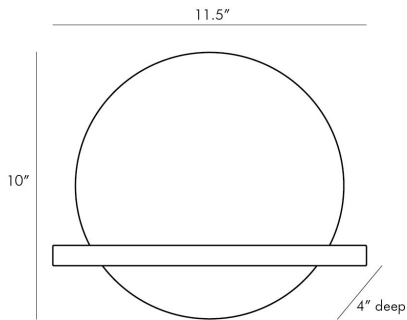

ARTERIOS

SAVION SCONCE

49240
H: 10 IN, W: 11.5 IN, D: 4 IN
Antique Brass, White Onyx
Contract Suitable As Is

Gorgeous, polished white onyx creates a warm filtered light and adds natural sophistication to any space. The bulb beneath accentuates the stone's organic veins and features brilliantly as it rests perfectly in the frame. The fixture mounts directly from a steel frame, finished in antique brass. Damp-rated, although limited covered outdoor conditions may affect finish. Onyx will vary naturally in tone and texture.

APPEARANCE

Material	Alabaster, Steel
Finish	Antique Brass
Finish Will Vary	true
Top Coat/Sealant	true
Link	Welded

DIMENSIONS

Center Of Mount From Btm	4.5 IN
Backplate	H: 5 IN, W: 5 IN, D: 0.5 IN

WIRING

	UL,EU,SA
Rating	Damp
Cord	1 FT, Black, SVT
Socket	1, Type B--E12 Other
Maximum Watt	60
Voltage	110-120 V

CERTIFICATIONS

Certifications	Mexico European Union, United Arab Emirates, United States, Canada
----------------	---

COMPLIANCY

UL/ETL	Yes
CB	Yes
RoHS	true

SHIPPING

Product Weight	7 LBS
Gross Weight 1	7.9 LBS
Shipping Box 1	H: 12 IN, L: 14 IN, W: 11 IN