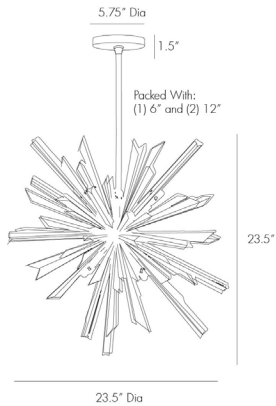

ARTERIOS

WALDORF SMALL CHANDELIER

89027
 H: 29 IN, Dia: 23.50 IN
 Antique Brass
 Contract Suitable As Is

Depth and scale are transformative features in this eight-light chandelier. Angular steel shards in varying sizes extend from the center, creating a vibrant form finished in antique brass. Clear glass rods are interspersed throughout, adding a nice contrast from the metal. Available in a larger size or vintage silver finish. Additional pipe available (PIPE-101). Damp-rated, although limited covered outdoor conditions may affect finish.

APPEARANCE

Material	Glass, Steel
Material Type	Plated
Finish	Antique Brass, Clear
Top Coat/Sealant	true
Link	Welded

DIMENSIONS

Chandelier	H: 23.5 IN, Dia: 23.50 IN
Minimum Hanging Height	29 IN
Maximum Hanging Height	47 IN
Canopy	H: 1 IN, Dia: 5.75 IN

WIRING

	UL,EU,SA
Rating	Damp
Cord	10 FT, Clear/Silver, SVT
Socket	8, Type B=-E12 Other
Photographed Bulb	Small Clear Tubular Bulb
Maximum Watt	40
Voltage	110-120 V

CERTIFICATIONS

Certifications	Mexico European Union, United Arab Emirates, United States, Canada
----------------	---

REPLACEMENT PARTS

Replacement Part 1	PIPE-101
Replacement Part 1 Dim	(1) 6" and (1) 12" rods
Replacement Part 2	PIVOT-100
Replacement Part 2 Dim	1.5" x 1"

CONTRACT

Contract Suitable	true
-------------------	------