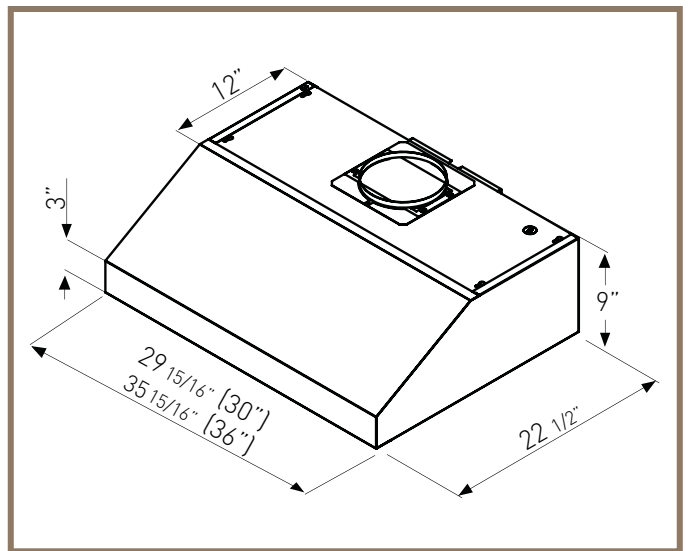

**MODELS** ARH70130AS  
ARH70136AS

**SIZES** 30in  
36in

**NET WIDTHS** 29-15/16in  
35-15/16in

**MAX. CFM** 750

**MAX. SONES** 6

**DUCTING**  
**top** 7in round  
**back** 3-1/4in x 10in rectangular  
**recirculating** no

**AC INPUT** 120v, 60hz

**AC POWER** max. 380w @ 3.2a

**INSTALL HEIGHT\*** 26in - 36in

\*install height is the distance between top of cooking surface and bottom of hood.  
Specifications subject to change without notice.