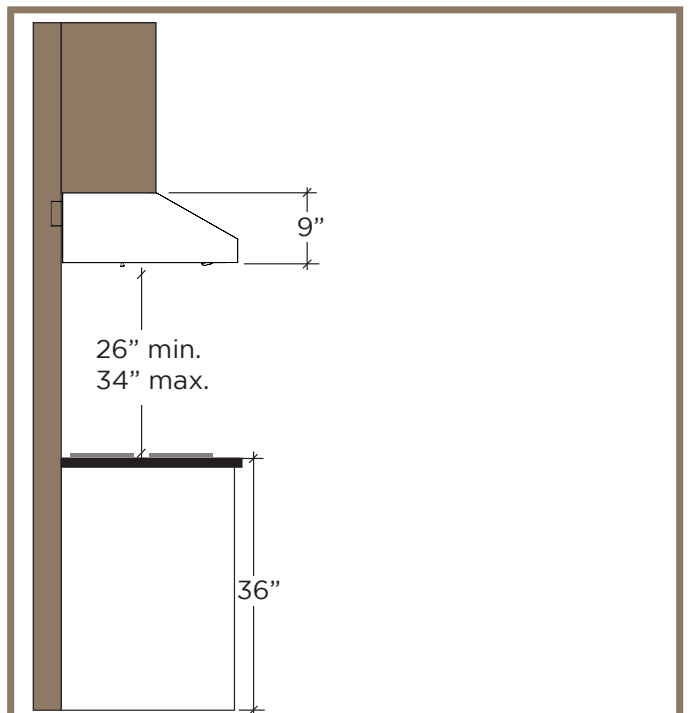

**MODELS** ARH70130AS  
ARH70136AS

**SIZES** 30in  
36in

**NET WIDTHS** 29-15/16in  
35-15/16in

**MAX. CFM** 750

**MAX. SONES** 6

**DUCTING**  
**top** 7in round  
**back** 3-1/4in x 10in rectangular  
**recirculating** no

**AC INPUT** 120v, 60hz

**AC POWER** max. 380w @ 3.2a

**INSTALL HEIGHT\*** 26in - 36in

\*install height is the distance between top of cooking surface and bottom of hood.  
Specifications subject to change without notice.