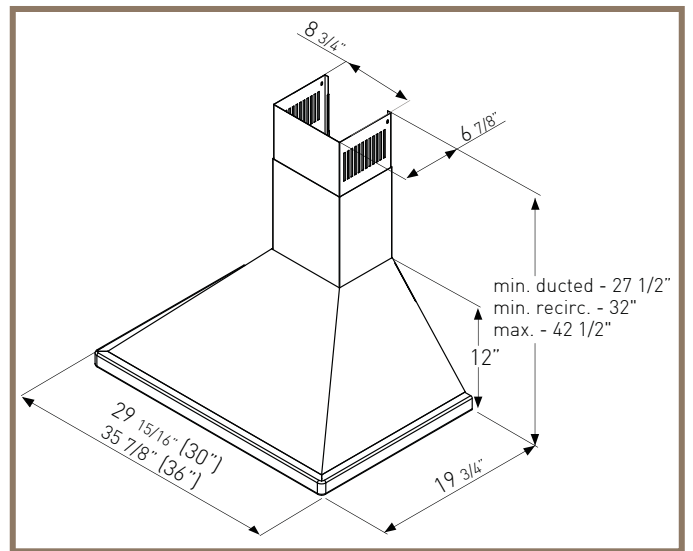

**SIZES** 30in  
36in

**NET WIDTHS** 29-15/16in  
35-7/8in

**MAX. CFM** 750

**MAX. SONES** 6

**DUCTING**  
**top** 6in round  
**back** n/a  
**recirculating** yes

**ACCESSORIES**  
**recirculating** rhrk001S  
**ext. duct cover** rhex001S (up to 12' ceiling)

**AC INPUT** 120v, 60hz

**AC POWER** max. 426w @ 3.5a

**INSTALL HEIGHT\*** 26in - 34in

\*install height is the distance between top of cooking surface and bottom of hood.

Specifications subject to change without notice.