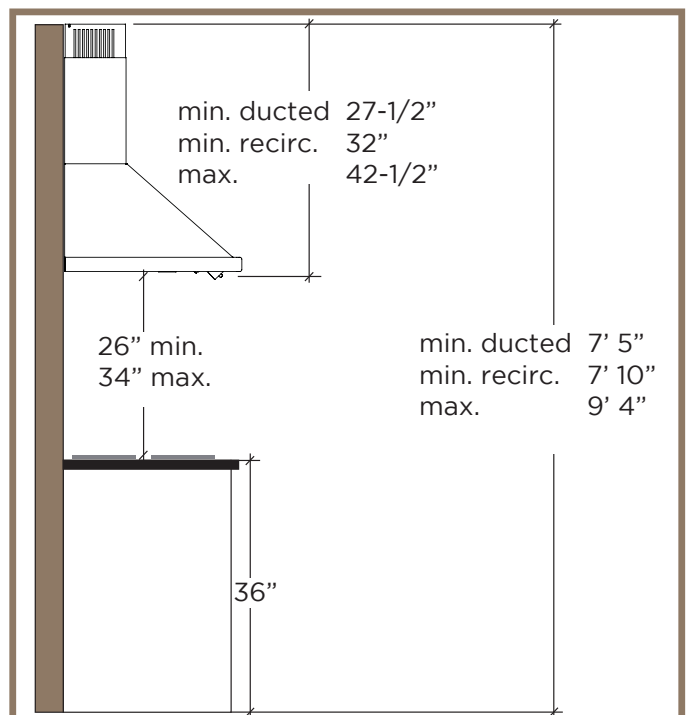

**SIZES** 30in  
36in

**NET WIDTHS** 29-15/16in  
35-7/8in

**MAX. CFM** 750

**MAX. SONES** 6

**DUCTING**  
**top** 6in round  
**back** n/a  
**recirculating** yes

**ACCESSORIES**  
**recirculating** rhrk001S  
**ext. duct cover** rhex001S (up to 12' ceiling)

**AC INPUT** 120v, 60hz

**AC POWER** max. 426w @ 3.5a

**INSTALL HEIGHT\*** 26in - 34in

\*install height is the distance between top of cooking surface and bottom of hood.

Specifications subject to change without notice.