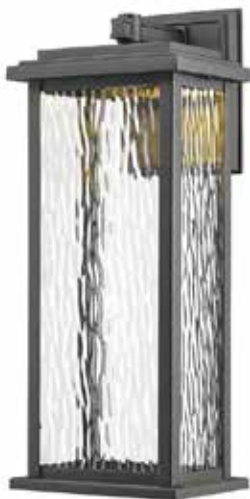

## Sussex LED Black Outdoor Wall Light

The “Sussex Drive” collection features a thick water glass encased by a linear cast aluminum frame, which is illuminated by a bright LED source. The LED is located in the roof of the fixture (LED is 3000K with CRI 80). Shown in black and also available in oil rubbed bronze. (Warranty on Exteriors lighting is 5 years on premature paint defects and 25 years against corrosion and we use corrosion resistant copper screws).

### ORDERING

Model	AC9071BK
Collection	Sussex Drive
Finish	Black

### PRODUCT DIMENSIONS (inches)

Width	7
Length	7
Height	17
Overall Height	
Ext.	6.5
Chain Inc.	
Rods Inc.	
Wire Length	120
Canopy Size	L: 5 3/4, W: 4 3/4
Sloped Ceiling	No