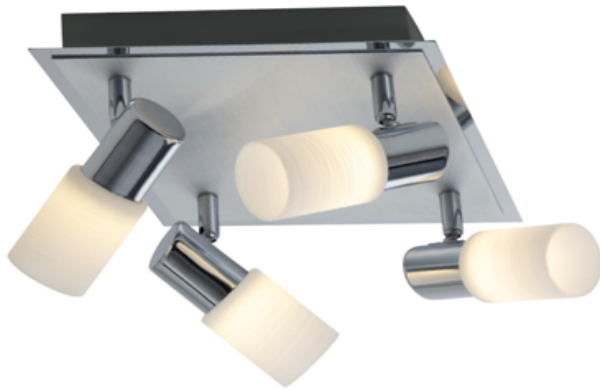

Arnsberg

Product Specification Sheet

Item Number:

821430405

Created:

June 21th, 2017

Version - Updated:

1.2 - 04/04/2018

Group/Lifestyle Name:

DALLAS

Available Finishes

Chrome with Alum Plate

Dimensions and Materials:

Width

12 1/4"

Overall Height

7 1/4"

Special Features

Movable heads

Material

Metal

Glass

Opal

Electrical Specifications:

Light Source

LED

Light Source/Manufacturer

OSRAM

LED Spec.

SMD

Total Wattage

18W

Lumens

1600 Lumens

Kelvin Temperature

3000K

Dimmability

Quattro Dimming or Fully Dimmable

Driver Specification - Quattro

Output: 20-36V, 700mA

Driver Specification - Fully Dimmable

Output: 24-36V, 700mA

Input Voltage

120V

Safety Rating (Location)

Dry

Warranty

5 Years

Certification

ETL

Shipping Information:

Weight

6 lbs

Carton Length

26"

Carton Width

8"

Carton Height

8"

Shipping Method

UPS

Quantity Per Carton

1