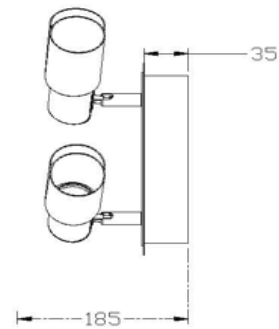

DALLAS

Available Finishes

Chrome with Alum Plate

Dimensions and Materials:

Width

12 1/4"

Overall Height

7 1/4"

ETL

Shipping Information:

Weight

6 lbs

Carton Length

26"

Carton Width

8"

Carton Height

8"

Shipping Method

UPS

Quantity Per Carton

1

821430405