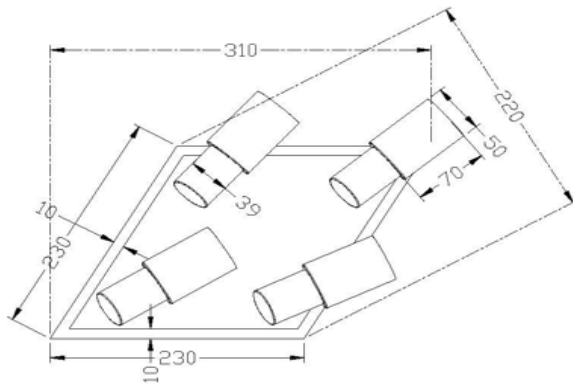

DALLAS

Available Finishes

Chrome with Alum Plate

Dimensions and Materials:

Width

12 1/4"

Overall Height

7 1/4"

ETL

Shipping Information:

Weight

6 lbs

Carton Length

26"

Carton Width

8"

Carton Height

8"

Shipping Method

UPS

Quantity Per Carton

1

821430405