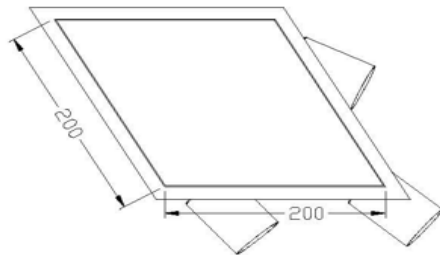

DALLAS

Available Finishes

Chrome with Alum Plate

Dimensions and Materials:

Width

12 1/4"

Overall Height

7 1/4"

ETL

Shipping Information:

Weight

6 lbs

Carton Length

26"

Carton Width

8"

Carton Height

8"

Shipping Method

UPS

Quantity Per Carton

1

821430405