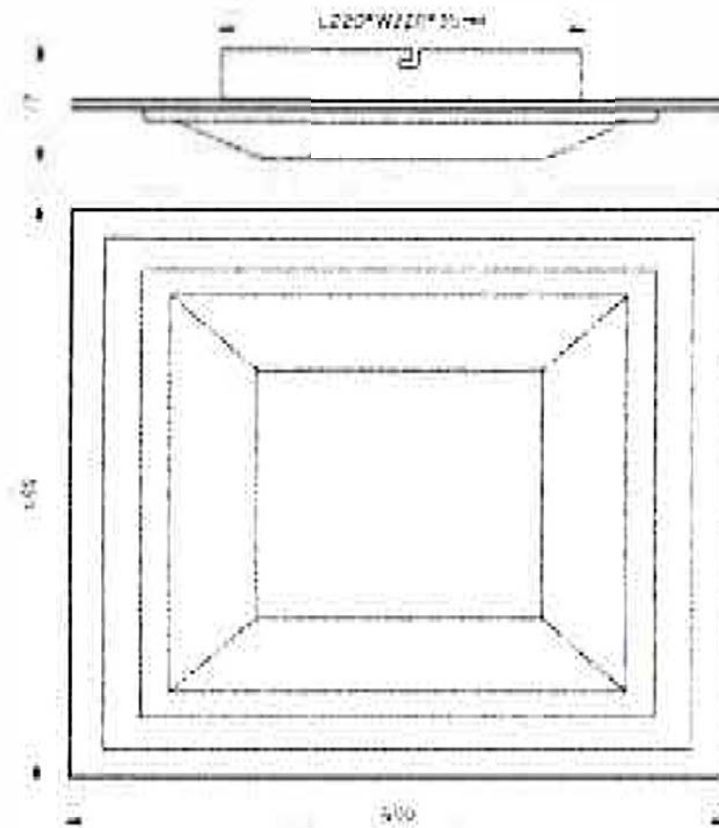

Dimensions and Materials:

Width	7 3/4"
Overall Height	7 3/4"
Max Height	
Min. Height	
Back Plate Size	7 3/4" x 7 3/4"
Extension	2 1/3"
Special Features	
Material	Metal
Glass	

Electrical Specifications:

Light Source	LED
Light Source/Manufacturer	
LED Spec.	
Total Wattage	5W
Lumens	390 Lumens
Kelvin Temperature	3000K
Dimmability	None
Driver Specification - Quattro	
Driver Specification - Fully Dimmable	
Input Voltage	120V
Safety Rating (Location)	Dry
Warranty	5 Years
Certification	ETL

Shipping Information:

Weight	4 lbs
Carton Length	14"
Carton Width	14"
Carton Height	10"
Shipping Method	UPS
Quantity Per Carton	1

228610506