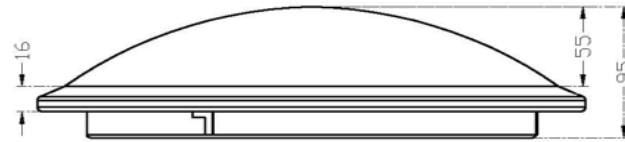

SEATTLE

Available Finishes

Nickel-Matte

Brass-Matte

Dimensions and Materials:Width
Overall Height
Material
Glass12"
3.5"
Metal
Opal**Electrical Specifications:**Light Source
Light Source/Manufacturer
LED Spec.
Total Wattage
Lumens
Kelvin TemperatureLED
OSRAM
SMD
13.5W
1200 Lumens
3000KDimmability
Driver Specification - Quattro
Driver Specification - Fully DimmableQuattro or Fully Dimmable
Output: 12-20V, 700 mA
Output: 16-24V, 700 mAInput Voltage
Safety Rating (Location)
Warranty
Certification120V
Indoor
5 years
ETL**Shipping Information:**Weight
Carton Length
Carton Width
Carton Height
Shipping Method
Quantity Per Carton4.7 lbs
16"
8"
16"
UPS
1