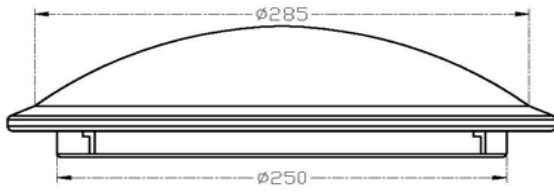

SEATTLE

Available Finishes

Nickel-Matte

Brass-Matte

Dimensions and Materials:Width
Overall Height
Material
Glass12"
3.5"
Metal
Opal**Electrical Specifications:**Light Source
Light Source/Manufacturer
LED Spec.
Total Wattage
Lumens
Kelvin TemperatureLED
OSRAM
SMD
13.5W
1200 Lumens
3000KDimmability
Driver Specification - Quattro
Driver Specification - Fully DimmableQuattro or Fully Dimmable
Output: 12-20V, 700 mA
Output: 16-24V, 700 mAInput Voltage
Safety Rating (Location)
Warranty
Certification120V
Indoor
5 years
ETL**Shipping Information:**Weight
Carton Length
Carton Width
Carton Height
Shipping Method
Quantity Per Carton4.7 lbs
16"
8"
16"
UPS
1