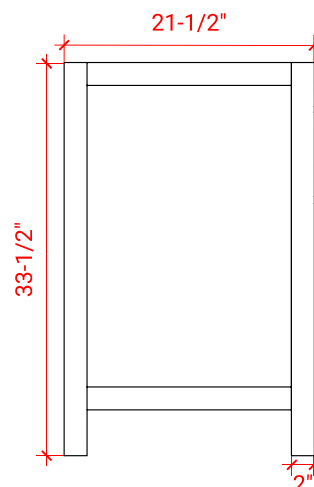

BRISTOL 54" SINGLE SINK BASE CABINET

ARIEL

H054S

BASE CABINET DIMENSIONS

54" W x 21.5" D x 33.5" H

FEATURES

- Solid wood frame with engineered wood panels
- Dovetail drawers and joints
- Soft closing doors & drawers

HARDWARE FINISHES

Brushed Nickel Satin Brass Matte Black Polished Chrome

AVAILABLE COLORS

White Grey

FRONT VIEW

SIDE VIEW

PLAN VIEW

55" SINGLE RECTANGLE SINK COUNTERTOP WITH 1.5 IN. THICKNESS

ARIEL

OVERALL DIMENSIONS

55" W x 22" D x 1.5" H

COUNTERTOP OPTIONS

Carrara Marble
CW-055S-REC-CT

White Quartz
WQ-055S-REC-CT

FEATURES

- Solid countertop with mitered edges & seams
- Undermount white rectangular sink
- Pre-drilled for 8" widespread faucet

INCLUDED

- Countertop
- Matching Backsplash
- Rectangle Sink

COUNTERTOP PLAN VIEW

EDGE SIDE VIEW

THREE DIMENSIONAL COUNTERTOP VIEW