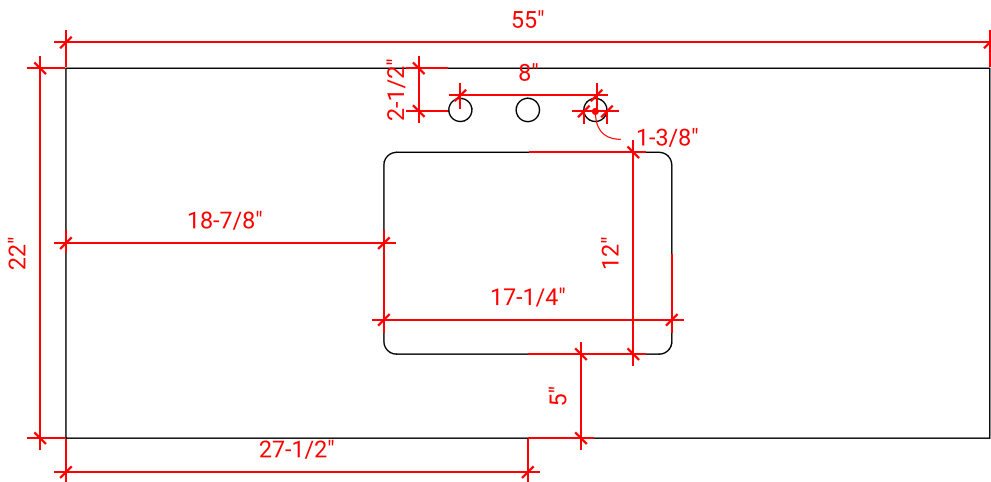

BRISTOL 54" SINGLE SINK BASE CABINET

ARIEL

H054S

BASE CABINET DIMENSIONS

54" W x 21.5" D x 33.5" H

FEATURES

- Solid wood frame with engineered wood panels
- Dovetail drawers and joints
- Soft closing doors & drawers

ARIEL

OVERALL DIMENSIONS

55" W x 22" D x 1.5" H

COUNTERTOP OPTIONS

Carrara Marble
CW-055S-REC-CT

White Quartz
WQ-055S-REC-CT

FEATURES

- Solid countertop with mitered edges & seams
- Undermount white rectangular sink
- Pre-drilled for 8" widespread faucet

INCLUDED

- Countertop
- Matching Backsplash
- Rectangle Sink

COUNTERTOP PLAN VIEW

EDGE SIDE VIEW

THREE DIMENSIONAL COUNTERTOP VIEW