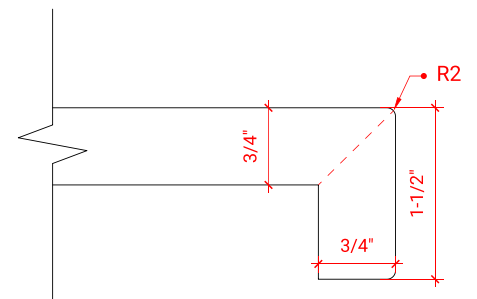

BRISTOL 54" SINGLE SINK BASE CABINET

ARIEL

H054S

BASE CABINET DIMENSIONS

54" W x 21.5" D x 33.5" H

FEATURES

- Solid wood frame with engineered wood panels
- Dovetail drawers and joints
- Soft closing doors & drawers

ARIEL

OVERALL DIMENSIONS

55" W x 22" D x 1.5" H

COUNTERTOP OPTIONS

Carrara Marble
CW-055S-REC-CT

White Quartz
WQ-055S-REC-CT

FEATURES

- Solid countertop with mitered edges & seams
- Undermount white rectangular sink
- Pre-drilled for 8" widespread faucet

INCLUDED

- Countertop
- Matching Backsplash
- Rectangle Sink

COUNTERTOP PLAN VIEW

EDGE SIDE VIEW

THREE DIMENSIONAL COUNTERTOP VIEW