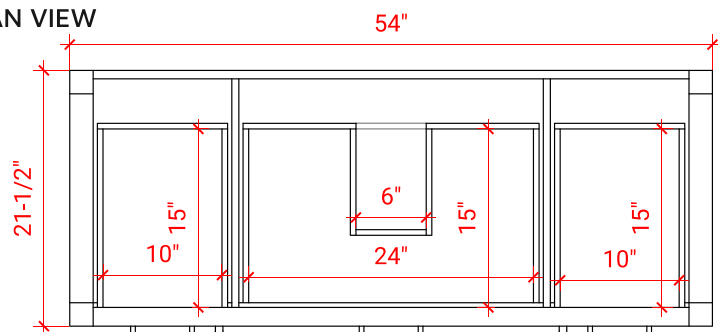

BRISTOL 54" SINGLE SINK BASE CABINET

ARIEL

H054S

BASE CABINET DIMENSIONS

54" W x 21.5" D x 33.5" H

FEATURES

- Solid wood frame with engineered wood panels
- Dovetail drawers and joints
- Soft closing doors & drawers

HARDWARE FINISHES

Brushed Nickel Satin Brass Matte Black Polished Chrome

AVAILABLE COLORS

White Grey

FRONT VIEW

SIDE VIEW

PLAN VIEW

55" SINGLE RECTANGLE SINK COUNTERTOP WITH 1.5 IN. THICKNESS

ARIEL

OVERALL DIMENSIONS

55" W x 22" D x 1.5" H

COUNTERTOP OPTIONS

Carrara Marble
CW-055S-REC-CT

White Quartz
WQ-055S-REC-CT

FEATURES

- Solid countertop with mitered edges & seams
- Undermount white rectangular sink
- Pre-drilled for 8" widespread faucet

INCLUDED

- Countertop
- Matching Backsplash
- Rectangle Sink

COUNTERTOP PLAN VIEW

EDGE SIDE VIEW

THREE DIMENSIONAL COUNTERTOP VIEW