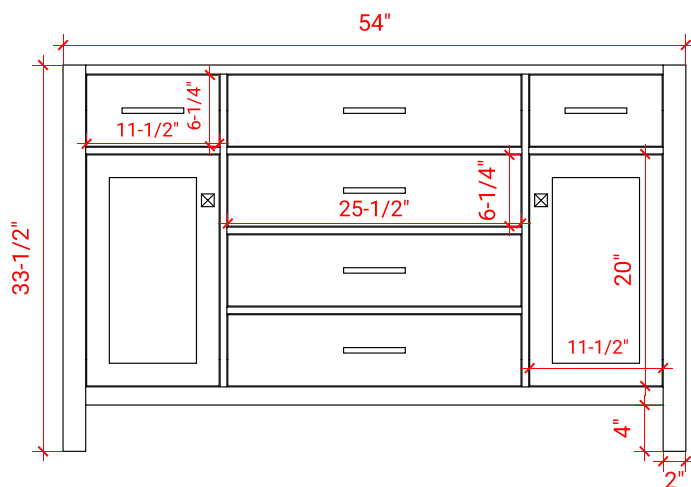

BRISTOL 54" SINGLE SINK BASE CABINET

ARIEL

H054S

BASE CABINET DIMENSIONS

54" W x 21.5" D x 33.5" H

FEATURES

- Solid wood frame with engineered wood panels
- Dovetail drawers and joints
- Soft closing doors & drawers

HARDWARE FINISHES

Brushed Nickel Satin Brass Matte Black Polished Chrome

AVAILABLE COLORS

White Grey

FRONT VIEW

SIDE VIEW

PLAN VIEW

55" SINGLE RECTANGLE SINK COUNTERTOP WITH 1.5 IN. THICKNESS

ARIEL

OVERALL DIMENSIONS

55" W x 22" D x 1.5" H

COUNTERTOP OPTIONS

Carrara Marble
CW-055S-REC-CT

White Quartz
WQ-055S-REC-CT

FEATURES

- Solid countertop with mitered edges & seams
- Undermount white rectangular sink
- Pre-drilled for 8" widespread faucet

INCLUDED

- Countertop
- Matching Backsplash
- Rectangle Sink

COUNTERTOP PLAN VIEW

EDGE SIDE VIEW

THREE DIMENSIONAL COUNTERTOP VIEW