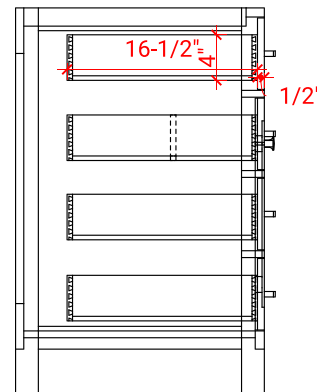

BRISTOL 54" SINGLE SINK BASE CABINET

ARIEL

H054S

BASE CABINET DIMENSIONS

54" W x 21.5" D x 33.5" H

FEATURES

- Solid wood frame with engineered wood panels
- Dovetail drawers and joints
- Soft closing doors & drawers

HARDWARE FINISHES

Brushed Nickel Satin Brass Matte Black Polished Chrome

AVAILABLE COLORS

White Grey

FRONT VIEW

SIDE VIEW

PLAN VIEW

55" SINGLE RECTANGLE SINK COUNTERTOP WITH 1.5 IN. THICKNESS

ARIEL

OVERALL DIMENSIONS

55" W x 22" D x 1.5" H

COUNTERTOP OPTIONS

Carrara Marble
CW-055S-REC-CT

White Quartz
WQ-055S-REC-CT

FEATURES

- Solid countertop with mitered edges & seams
- Undermount white rectangular sink
- Pre-drilled for 8" widespread faucet

INCLUDED

- Countertop
- Matching Backsplash
- Rectangle Sink

COUNTERTOP PLAN VIEW

EDGE SIDE VIEW

THREE DIMENSIONAL COUNTERTOP VIEW