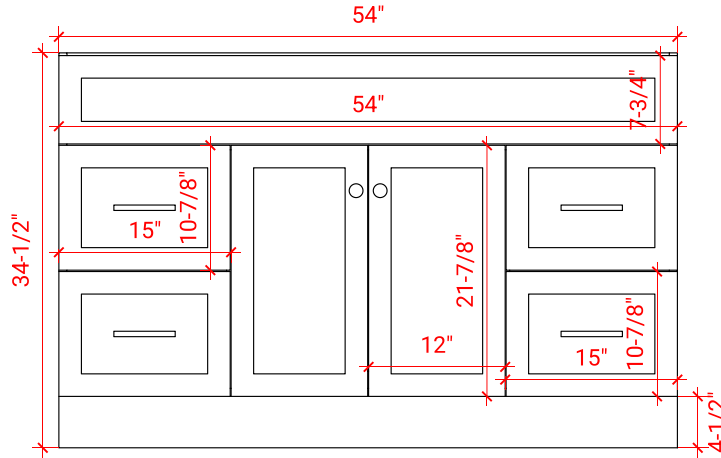

AVAILABLE COLORS

White   Grey   Midnight Blue   Black

FRONT VIEW