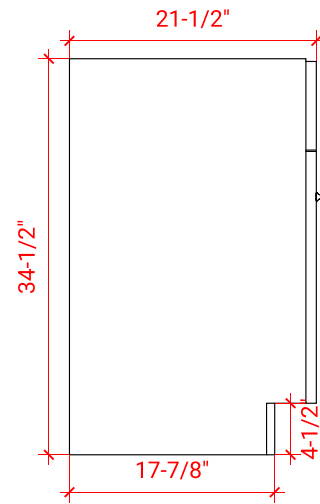

HAMLET 54" SINGLE SINK BASE CABINET

ARIEL

F054S

BASE CABINET DIMENSIONS

54" W x 21.5" D x 34.5" H

FEATURES

- Solid wood frame & plywood panels
- Dovetail drawers and joints
- Soft closing doors & drawers

HARDWARE FINISHES

Brushed Nickel   Satin Brass   Matte Black   Polished Chrome

AVAILABLE COLORS

White   Grey   Midnight Blue   Black

SIDE VIEW