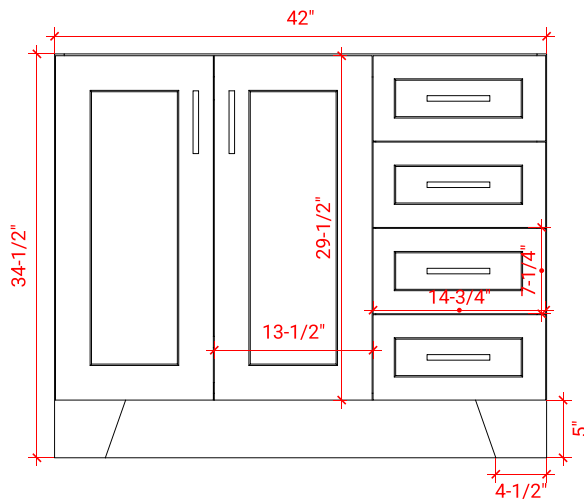

AVAILABLE COLORS

White   Grey   Midnight Blue

FRONT VIEW