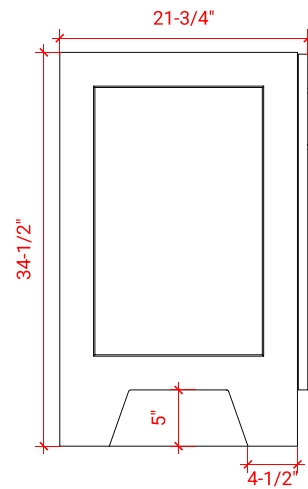

TAYLOR 42" LEFT OFFSET CABINET

ARIEL

Q042S-L

BASE CABINET DIMENSIONS

42" W x 21.75" D x 34.5" H

FEATURES

- Solid wood frame & plywood panels
- Dovetail drawers and joints
- Soft closing doors & drawers

HARDWARE FINISHES

Brushed Nickel   Satin Brass   Matte Black   Polished Chrome

AVAILABLE COLORS

White   Grey   Midnight Blue

SIDE VIEW