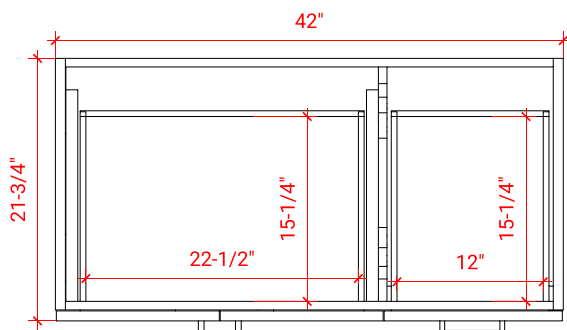

TAYLOR 42" LEFT OFFSET CABINET

ARIEL

Q042S-L

BASE CABINET DIMENSIONS

42" W x 21.75" D x 34.5" H

FEATURES

- Solid wood frame & plywood panels
- Dovetail drawers and joints
- Soft closing doors & drawers

HARDWARE FINISHES

Brushed Nickel   Satin Brass   Matte Black   Polished Chrome

AVAILABLE COLORS

White   Grey   Midnight Blue

PLAN VIEW