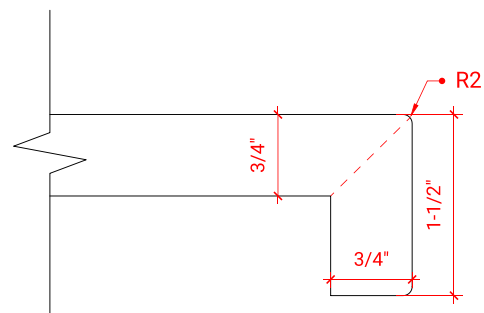

EDGE SIDE VIEW