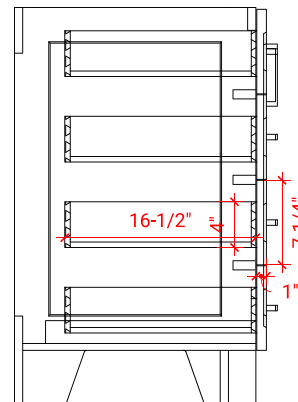

TAYLOR 42" LEFT OFFSET CABINET

ARIEL

Q042S-L

BASE CABINET DIMENSIONS

42" W x 21.75" D x 34.5" H

FEATURES

- Solid wood frame & plywood panels
- Dovetail drawers and joints
- Soft closing doors & drawers

HARDWARE FINISHES

Brushed Nickel   Satin Brass   Matte Black   Polished Chrome

AVAILABLE COLORS

White   Grey   Midnight Blue

PLAN VIEW