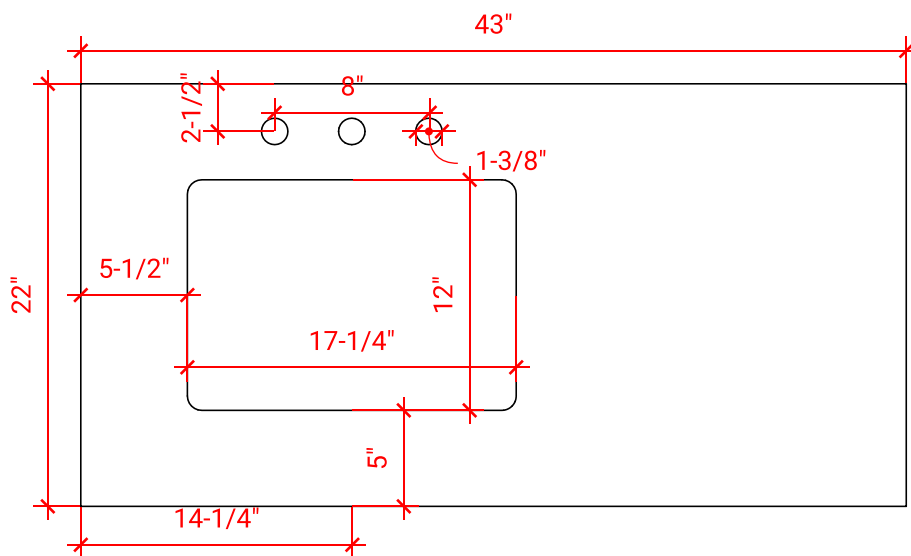

43" LEFT RECTANGLE SINK COUNTERTOP WITH 1.5 IN. THICKNESS

ARIEL

OVERALL DIMENSIONS

43" W x 22" D x 1.5" H

COUNTERTOP OPTIONS

FEATURES

- Solid countertop with mitered edges & seams
- Undermount white rectangular sink
- Pre-drilled for 8" widespread faucet

INCLUDED

- Countertop
- Matching Backsplash
- Rectangle Sink

COUNTERTOP PLAN VIEW