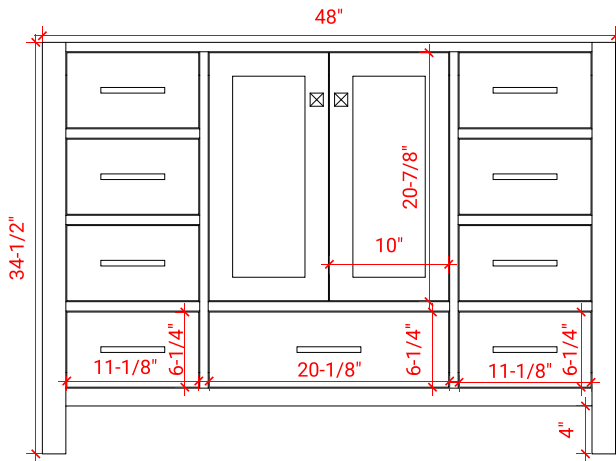

AVAILABLE COLORS

White   Grey   Midnight Blue   Espresso

FRONT VIEW