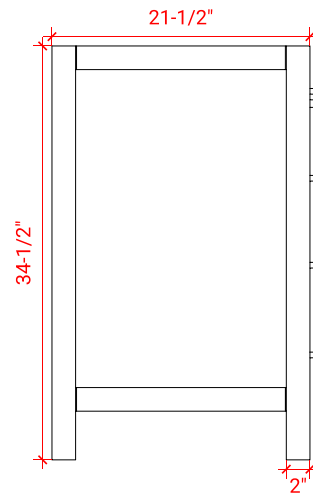

CAMBRIDGE 48" SINGLE SINK BASE CABINET

ARIEL

A049S

BASE CABINET DIMENSIONS

48" W x 21.5" D x 34.5" H

FEATURES

- Solid wood frame & plywood panels
- Dovetail drawers and joints
- Soft closing doors & drawers

HARDWARE FINISHES

Brushed Nickel   Satin Brass   Matte Black   Polished Chrome

AVAILABLE COLORS

White   Grey   Midnight Blue   Espresso

SIDE VIEW