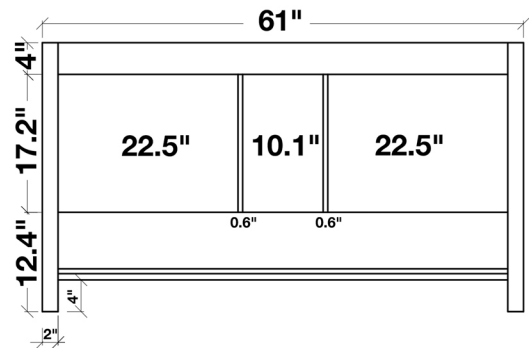

ARIEL

CAMBRIDGE 61" DOUBLE SINK VANITY SET

MODEL: A061D

Cabinet Size

60"W x 21.5"D x 33.5"H

Mirror Size

59"W x 39"H

Features

- Solid Wood Construction
- Four Soft-Closing Doors
- Six Full-Extension, Dove-Tail Construction, Soft-Closing Drawers
- Satin Nickel Finish Hardware
- Matching Framed Mirror Included

COLLECTION:

ARIEL CAMBRIDGE

FRONT

BACK VIEW

SIDE VIEW

MIRROR VIEW

ARIEL

CARRARA WHITE MARBLE COUNTERTOP

MODEL: A061D-CT

Dimensions

61"W x 22"D x 1.5"H

Features

- Carrara White Marble Countertop w/ 1.5" Edge and Matching Backsplash
- Countertop Pre-Drilled for 8" Widespread Faucets
- Two Ceramic, Round, UPC Certified Under-Mount Sinks
- Matching Backsplash Included