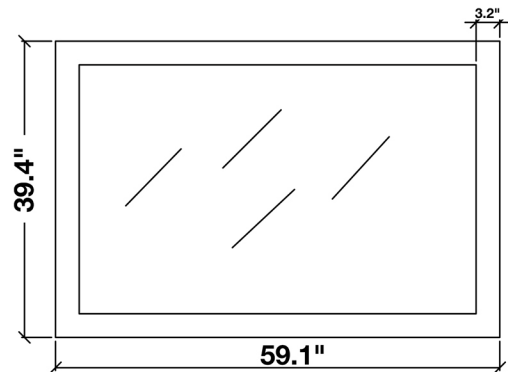

ARIEL

CAMBRIDGE 61" DOUBLE SINK VANITY SET

MODEL: A061D

Cabinet Size

60"W x 21.5"D x 33.5"H

Mirror Size

59"W x 39"H

Features

FRONT

BACK VIEW

SIDE VIEW

MIRROR VIEW

ARIEL

CARRARA WHITE MARBLE COUNTERTOP

MODEL: A061D-CT

Dimensions

61"W x 22"D x 1.5"H

Features

- Carrara White Marble Countertop w/ 1.5" Edge and Matching Backsplash
- Countertop Pre-Drilled for 8" Widespread Faucets
- Two Ceramic, Round, UPC Certified Under-Mount Sinks
- Matching Backsplash Included