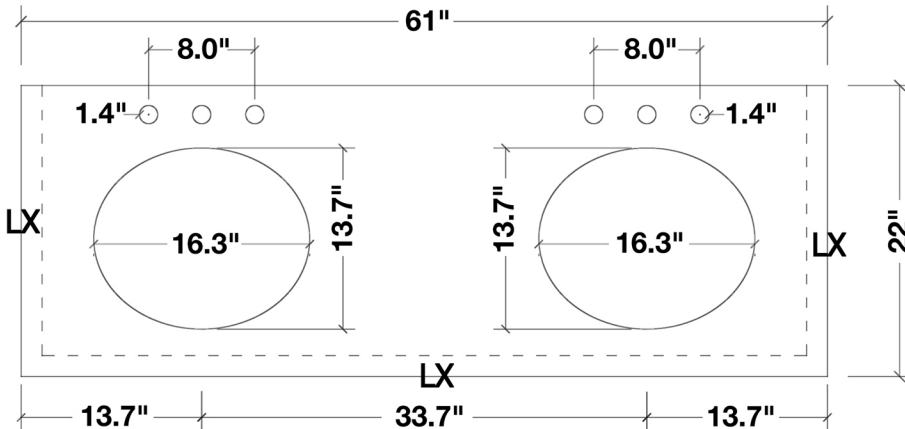

ARIEL

CAMBRIDGE 61" DOUBLE SINK VANITY SET

MODEL: A061D

Cabinet Size

60"W x 21.5"D x 33.5"H

Mirror Size

59"W x 39"H

Features

FRONT

BACK VIEW

SIDE VIEW

MIRROR VIEW

ARIEL

CARRARA WHITE MARBLE COUNTERTOP

MODEL: A061D-CT

Dimensions

61"W x 22"D x 1.5"H

Features

- Carrara White Marble Countertop w/ 1.5" Edge and Matching Backsplash
- Countertop Pre-Drilled for 8" Widespread Faucets
- Two Ceramic, Round, UPC Certified Under-Mount Sinks
- Matching Backsplash Included

All stone tops are finished by hand, pre-drilled for 8" widespread faucets, and double-sealed for scratch resistance and long term durability.

BACKSPLASH

TOP VIEW

1.5" EDGE SIDE VIEW