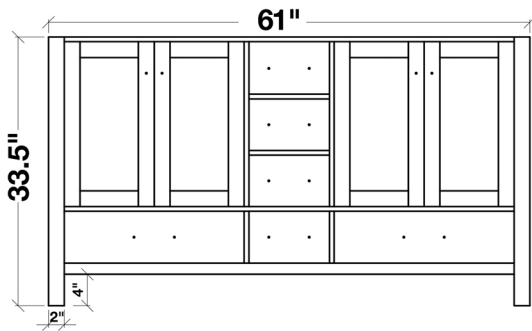

ARIEL

CAMBRIDGE 61" DOUBLE SINK VANITY SET

MODEL: A061D

Cabinet Size

60"W x 21.5"D x 33.5"H

Mirror Size

59"W x 39"H

Features

- Solid Wood Construction
- Four Soft-Closing Doors
- Six Full-Extension, Dove-Tail Construction, Soft-Closing Drawers
- Satin Nickel Finish Hardware
- Matching Framed Mirror Included

COLLECTION:

ARIEL CAMBRIDGE

FRONT

BACK VIEW

SIDE VIEW

MIRROR VIEW

ARIEL

CARRARA WHITE MARBLE COUNTERTOP

MODEL: A061D-CT

Dimensions

61"W x 22"D x 1.5"H

Features

- Carrara White Marble Countertop w/ 1.5" Edge and Matching Backsplash
- Countertop Pre-Drilled for 8" Widespread Faucets
- Two Ceramic, Round, UPC Certified Under-Mount Sinks
- Matching Backsplash Included