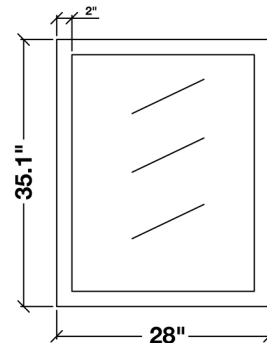

### MODEL: D031S

Cabinet Size	30"W x 21.5"D x 33.5"H
Mirror Size	28"W x 35"H
Features	<ul style="list-style-type: none"><li>• Solid Wood Construction</li><li>• Two Soft-Closing Doors</li><li>• One Decorative Faux Drawer</li><li>• Satin Nickel Finish Hardware</li><li>• Matching Framed Mirror Included</li></ul>

### COLLECTION:

ARIEL KENSINGTON

FRONT

BACK VIEW

SIDE VIEW

MIRROR VIEW

### Dimensions

31"W x 22"D x 1.5"H

### 1.5" EDGE SIDE VIEW