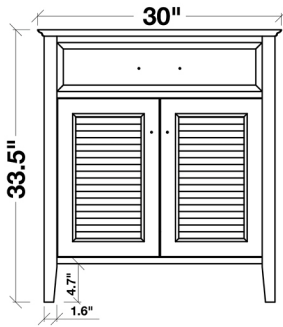

### MODEL: D031S

Cabinet Size	30"W x 21.5"D x 33.5"H
Mirror Size	28"W x 35"H
Features	<ul style="list-style-type: none"><li>• Solid Wood Construction</li><li>• Two Soft-Closing Doors</li><li>• One Decorative Faux Drawer</li><li>• Satin Nickel Finish Hardware</li><li>• Matching Framed Mirror Included</li></ul>

### COLLECTION:

ARIEL KENSINGTON

FRONT

BACK VIEW

SIDE VIEW

MIRROR VIEW

### Dimensions

31"W x 22"D x 1.5"H

### 1.5" EDGE SIDE VIEW