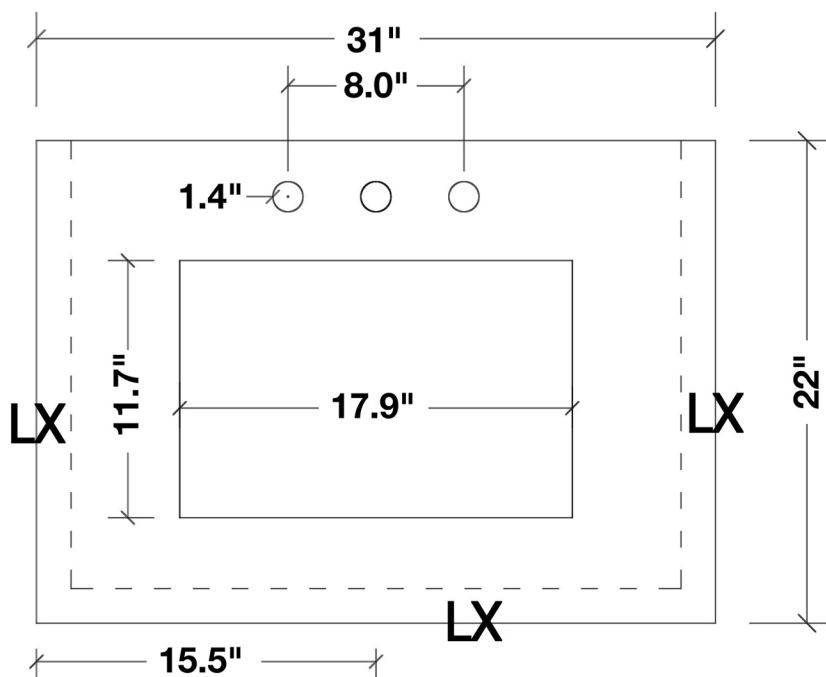

### MODEL: D031S

Cabinet Size	30"W x 21.5"D x 33.5"H
Mirror Size	28"W x 35"H
Features	<ul style="list-style-type: none"><li>• Solid Wood Construction</li><li>• Two Soft-Closing Doors</li><li>• One Decorative Faux Drawer</li><li>• Satin Nickel Finish Hardware</li><li>• Matching Framed Mirror Included</li></ul>

### Dimensions

31"W x 22"D x 1.5"H

### Features

- Carrara White Marble Countertop w/ 1.5" Edge and Matching Backsplash
- Countertop Pre-Drilled for 8" Widespread Faucets
- One Ceramic, Rectangular, UPC Certified Under-Mount Sink
- Matching Backsplash Included

### 1.5" EDGE SIDE VIEW