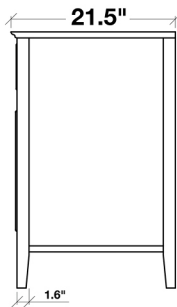

### MODEL: D031S

Cabinet Size	30"W x 21.5"D x 33.5"H
Mirror Size	28"W x 35"H
Features	<ul style="list-style-type: none"><li>• Solid Wood Construction</li><li>• Two Soft-Closing Doors</li><li>• One Decorative Faux Drawer</li><li>• Satin Nickel Finish Hardware</li><li>• Matching Framed Mirror Included</li></ul>

### COLLECTION:

ARIEL KENSINGTON

FRONT

BACK VIEW

SIDE VIEW

MIRROR VIEW

### Dimensions

31"W x 22"D x 1.5"H

### 1.5" EDGE SIDE VIEW