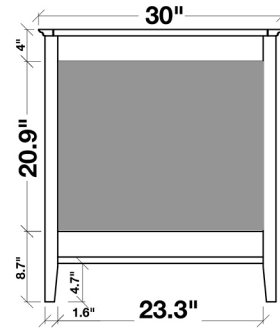

### MODEL: D031S

Cabinet Size	30"W x 21.5"D x 33.5"H
Mirror Size	28"W x 35"H
Features	<ul style="list-style-type: none"><li>• Solid Wood Construction</li><li>• Two Soft-Closing Doors</li><li>• One Decorative Faux Drawer</li><li>• Satin Nickel Finish Hardware</li><li>• Matching Framed Mirror Included</li></ul>

### COLLECTION:

ARIEL KENSINGTON

FRONT

BACK VIEW

SIDE VIEW

MIRROR VIEW

### Dimensions

31"W x 22"D x 1.5"H

### 1.5" EDGE SIDE VIEW